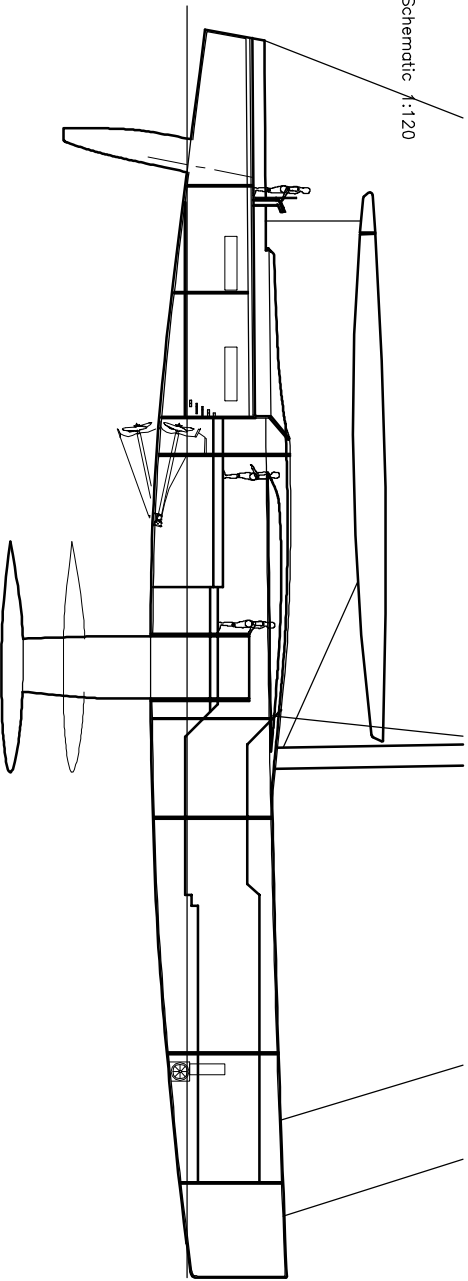

Interior Profile Schematic :1:20