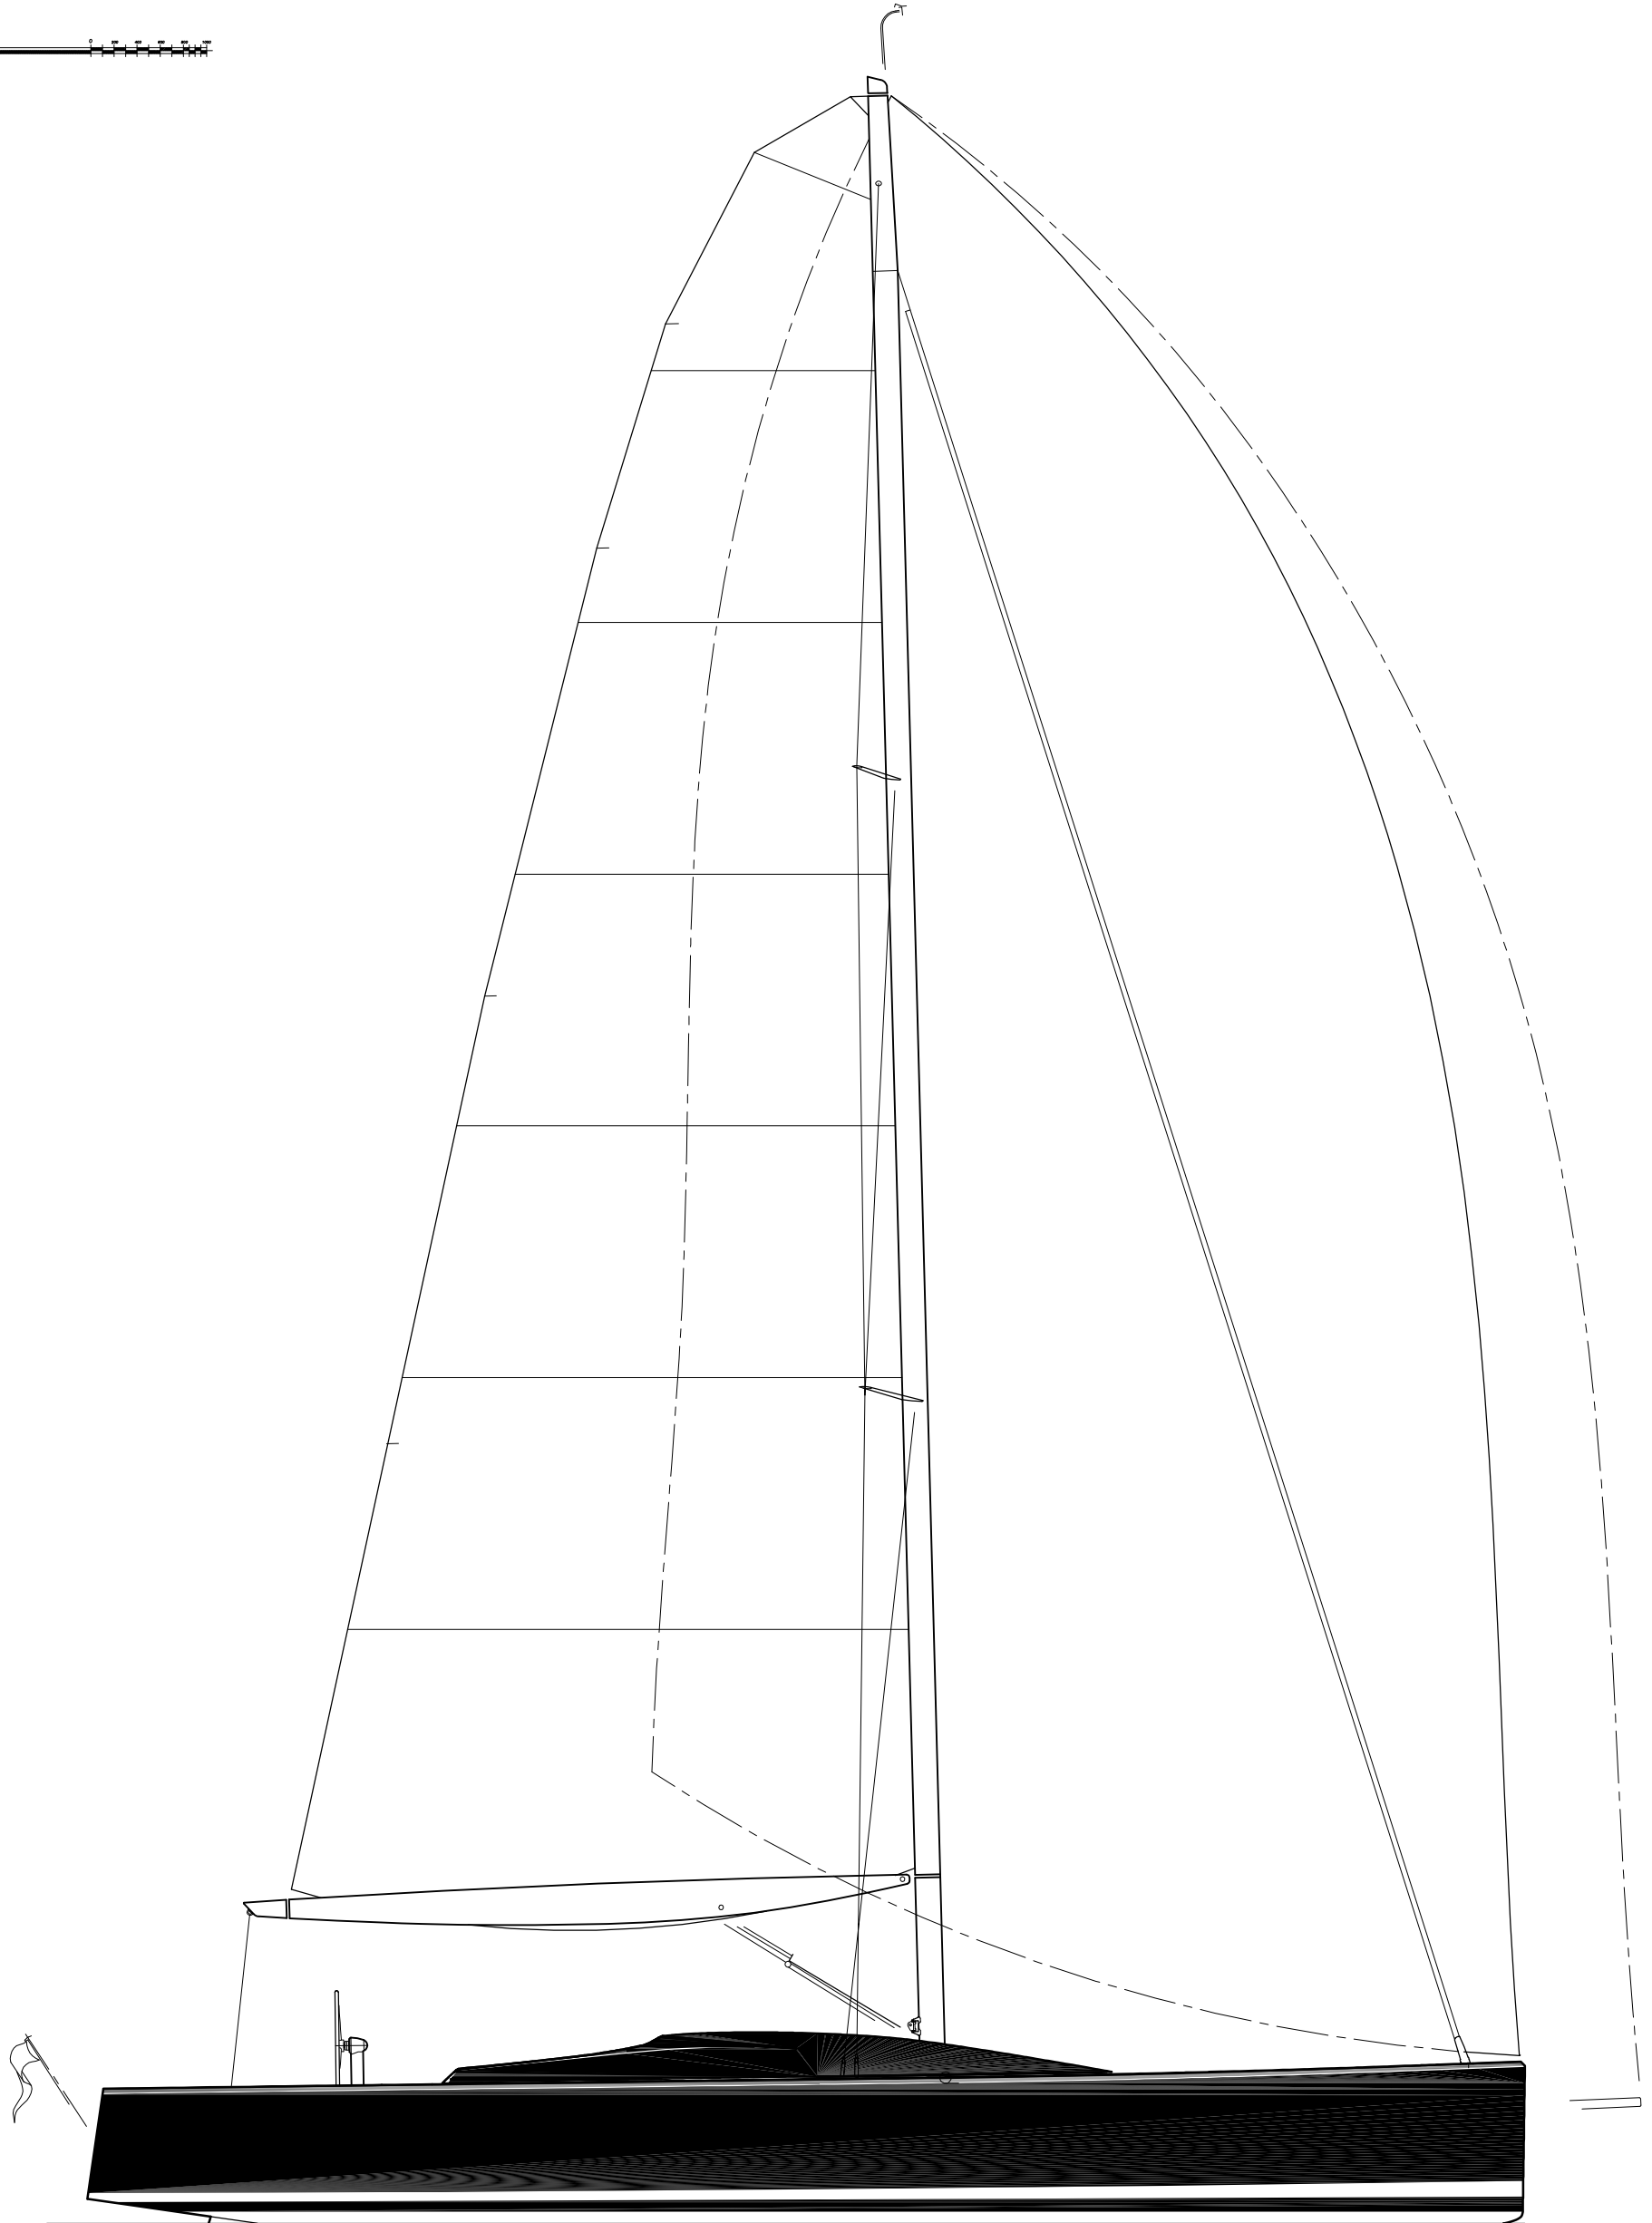

COPYRIGHT
THIS DRAWING MUST NOT BE REPRODUCED, DISTRIBUTED, OR USED FOR ANY PURPOSE OTHER THAN IN CONJUNCTION WITH THE BOAT OR DESIGN FOR WHICH IT WAS DRAWN, WITHOUT THE DESIGNER'S WRITTEN CONSENT.

MILLS DESIGN

12m Daysailer Proposal
for:

Sail Plan	md.049: KTds12-101 SP
Scale @ A1 = 1:30	© Mills Design 12/03/2010
Mills Design Ltd. Glendale Kilbride Wicklow Ireland	t: +353 404 48500 f: +353 404 48501 m: +353 87 2242804 info@mills-design.com www.mills-design.com