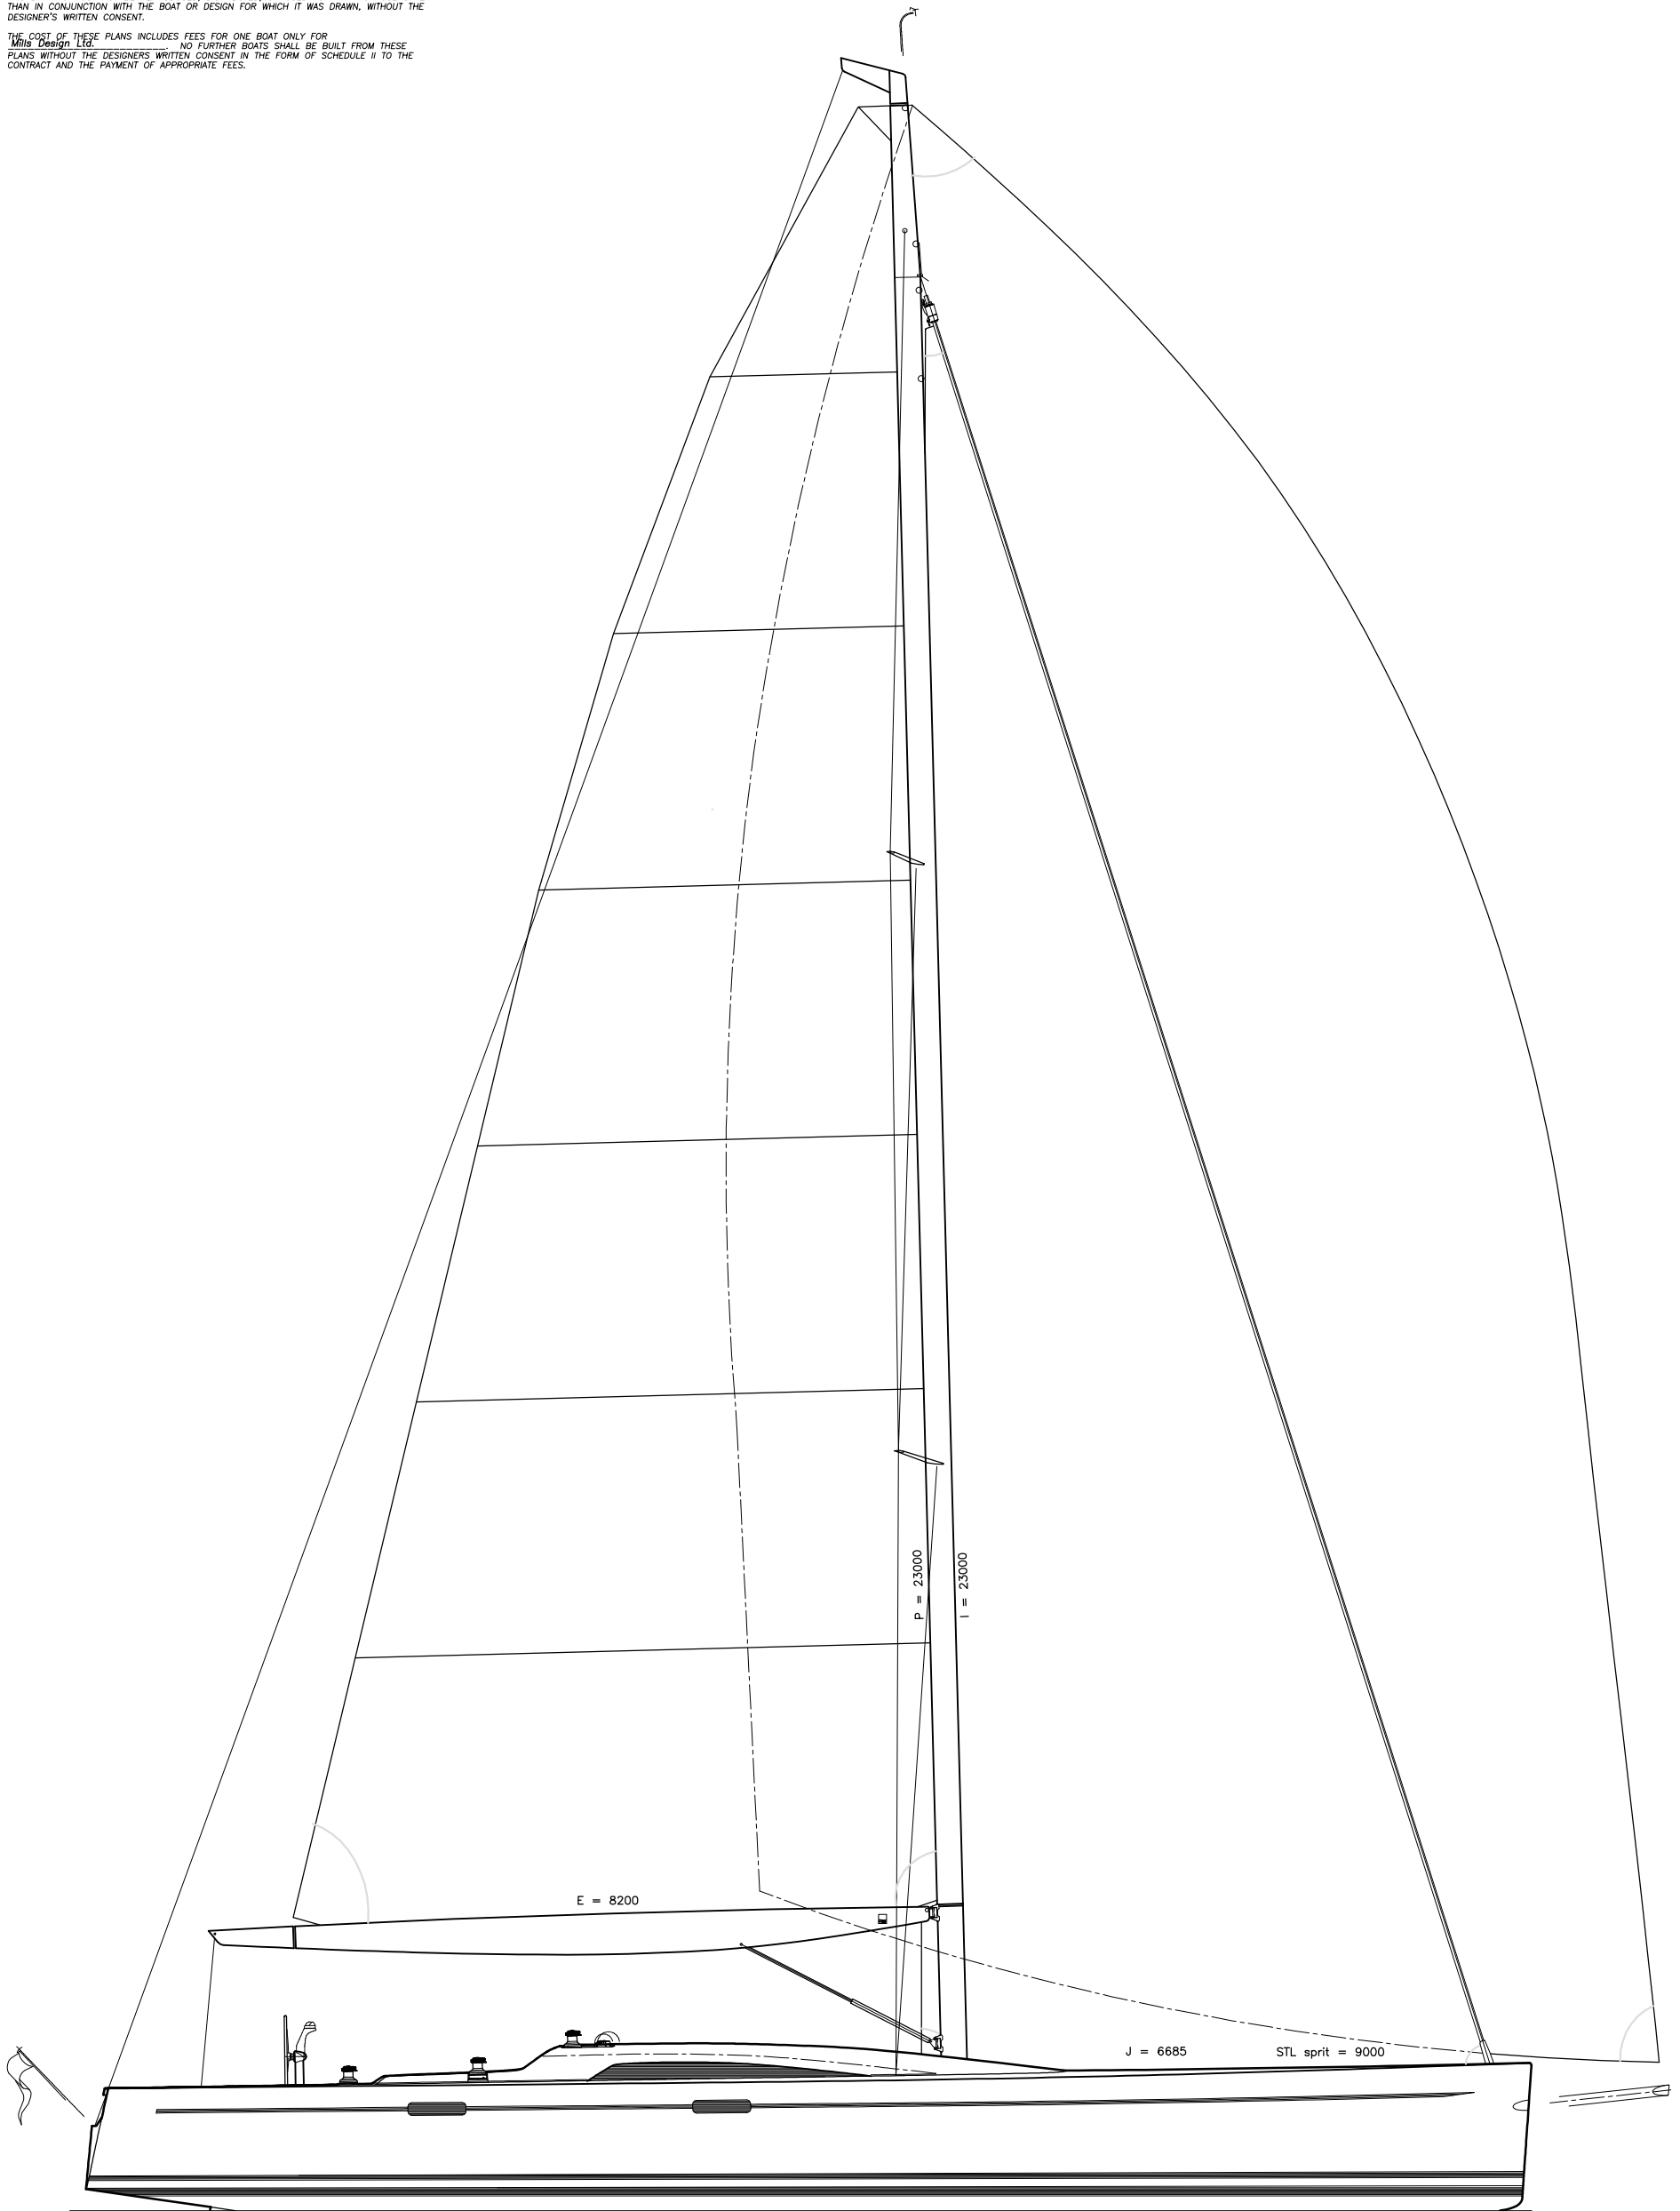

COPYRIGHT
THIS DRAWING MUST NOT BE REPRODUCED, DISTRIBUTED, OR USED FOR ANY PURPOSE OTHER THAN IN CONJUNCTION WITH THE BOAT OR DESIGN FOR WHICH IT WAS DRAWN, WITHOUT THE DESIGNER'S WRITTEN CONSENT.

MILLS DESIGN

60' Performance Cruiser Proposal
for:

Deck Plan

d.040: Prod 60 Proposal DP

Scale @ A1 = 1:30

© Mills Design 18/03/09

Mills Design Ltd.
Glendale
Kilbride
Wicklow
Ireland

t: +353 404 48500
f: +353 404 48501
m: +353 87 2242804
info@mills-design.com
www.mills-design.com