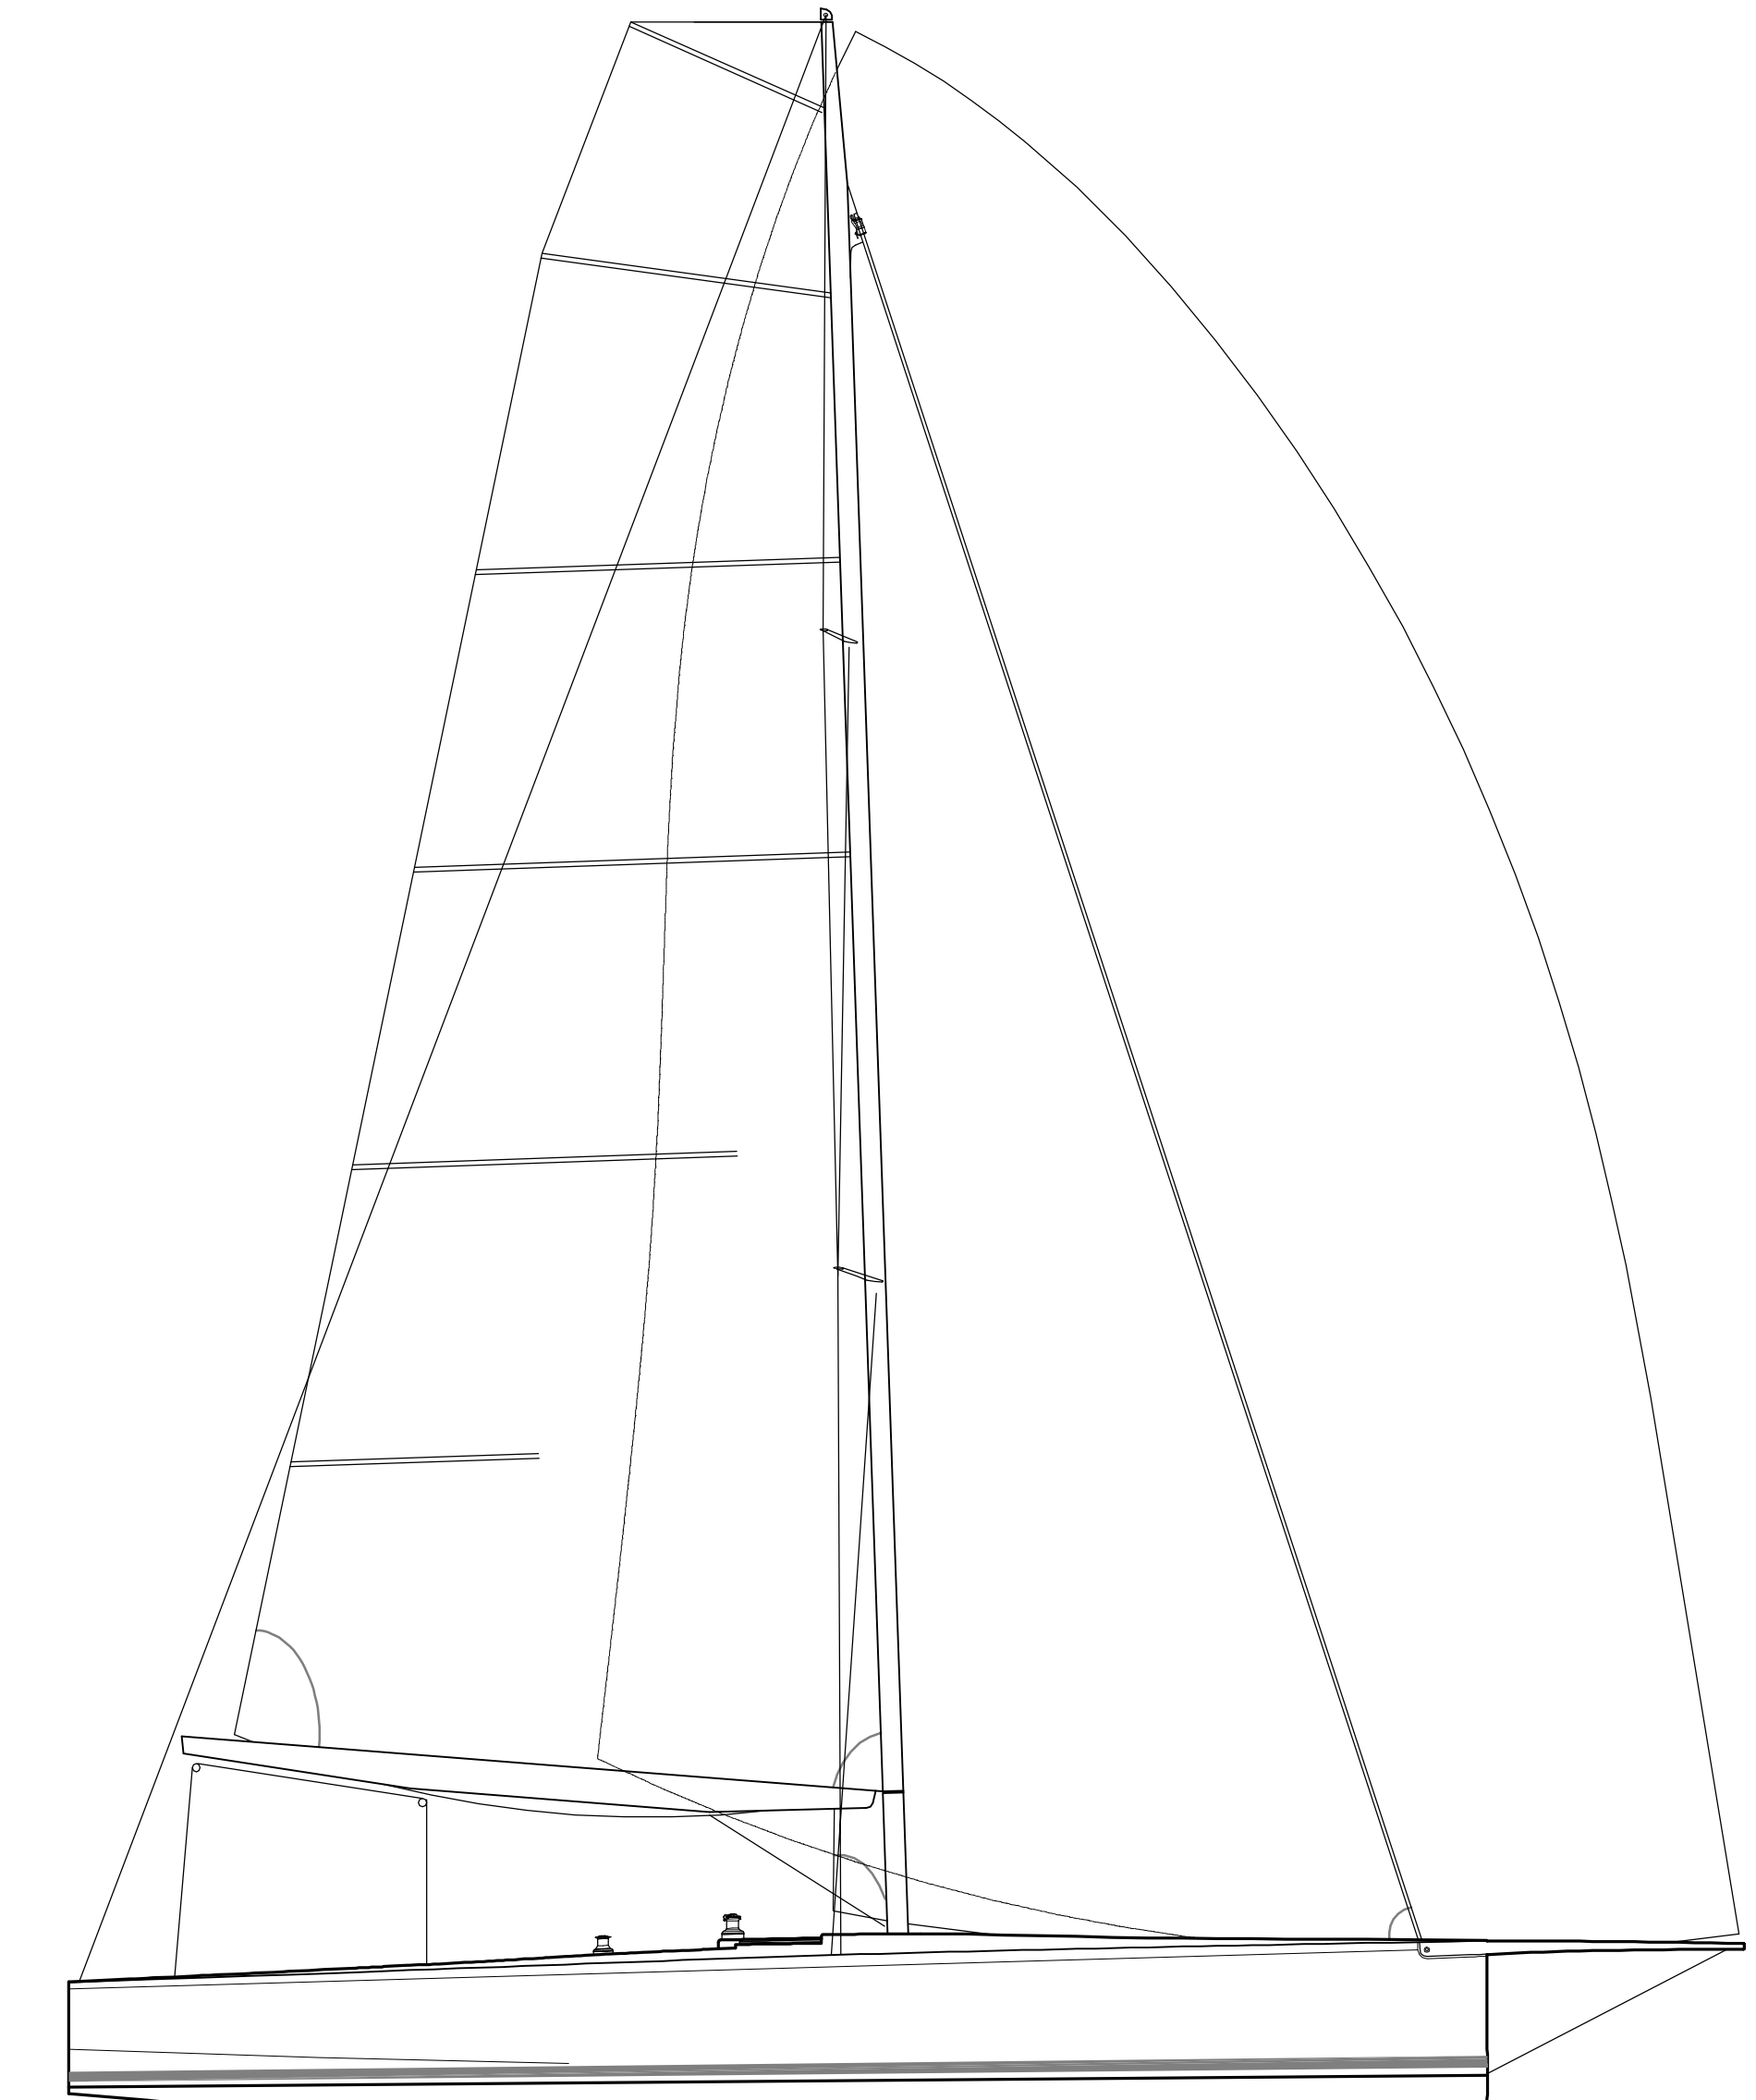

MILLS DESIGN

34' Sportsboat Proposal
for:

Sail Plan	md.055: SB345-101 SP
Scale @ A1 = 1:20	© Mills Design 23/10/2010
Mills Design Ltd. Glendale Kilbride Wicklow Ireland	t: +353 404 48500 f: +353 404 48501 m: +353 87 2242804 info@mills-design.com www.mills-design.com