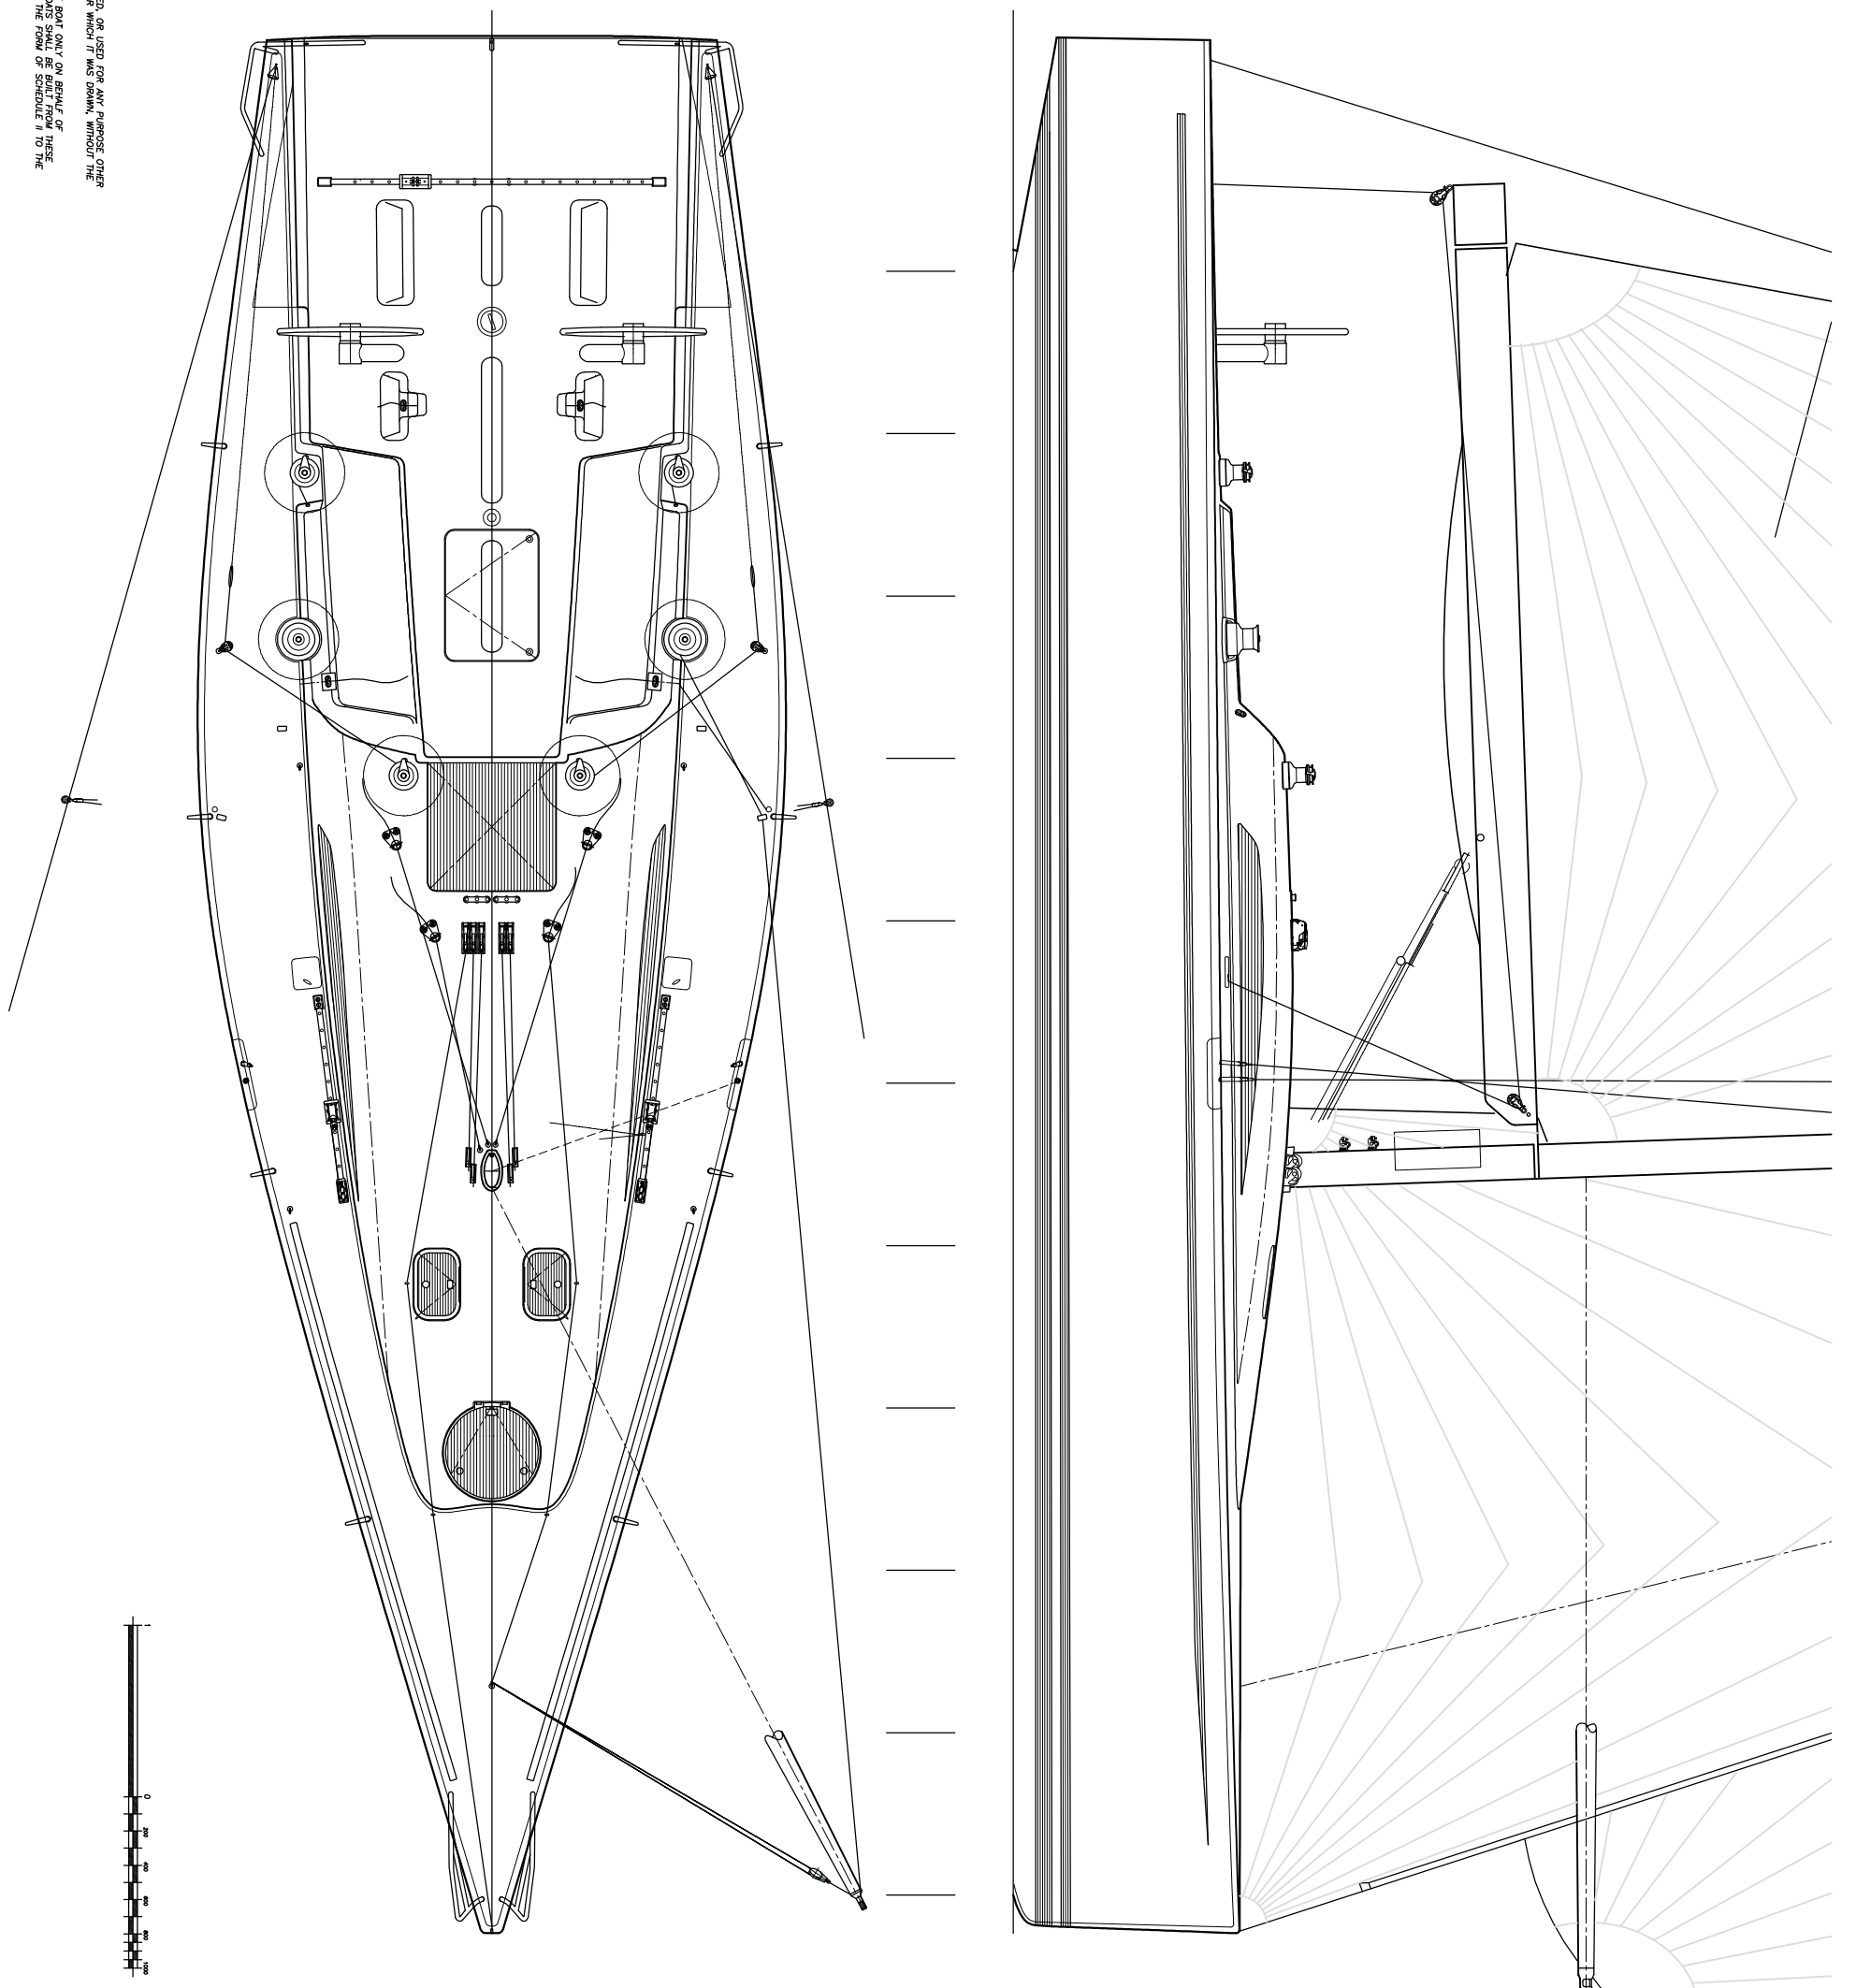

MILLS DESIGN

11.15m IRC Cruiser / Racer
 for: Sllim Yachts

Deck Plan	d, 29 NNF 37-107 DP
Scale @ A1 = 1:20	© Mills Design 15/08/07
Mills Design Ltd. Glendale Kilbride Wicklow Ireland	t: +353 404 48500 f: +353 404 48501 m: +353 87 2242804 info@mills-design.com www.mills-design.com