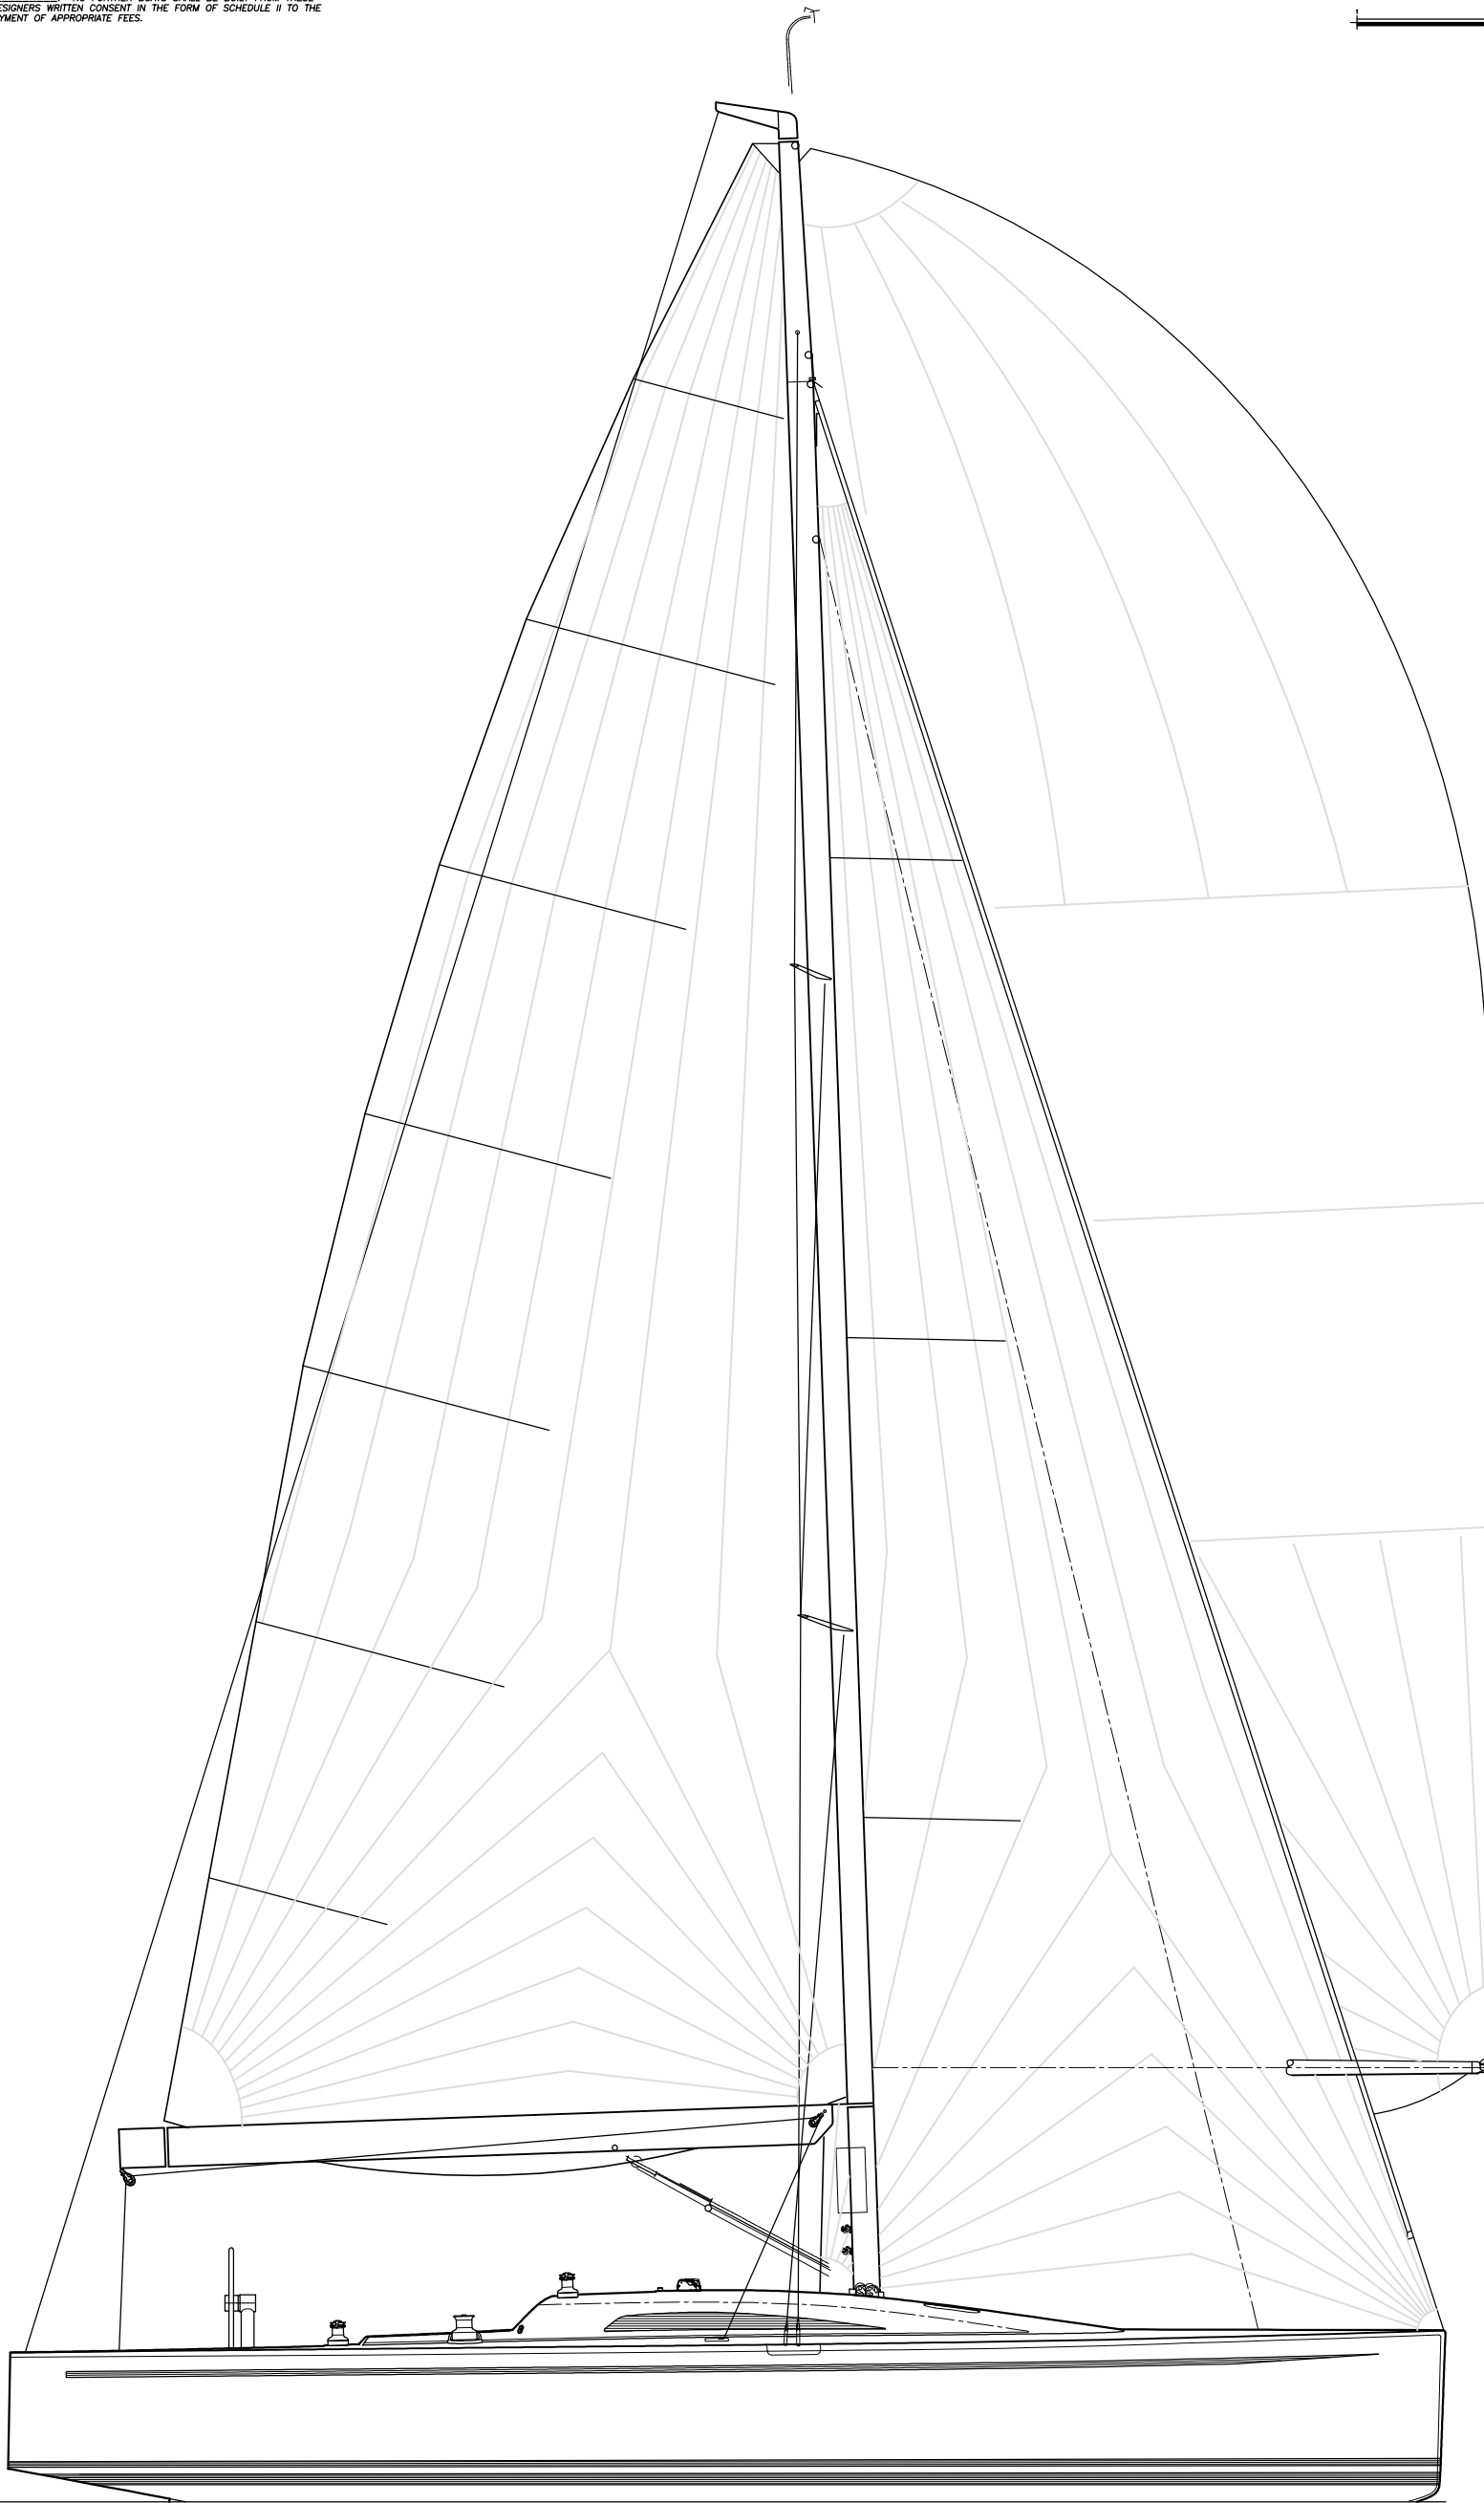

MILLS DESIGN

11.15m IRC Cruiser / Racer
for: Sllim Yachts

Sail Plan

d.29 NNF 37 107 SP

Scale @ A1 = 1:27

© Mills Design 15/08/07

Mills Design Ltd.
Glendale
Kilbride
Wicklow
Ireland

t: +353 404 4850
f: +353 404 48501
m: +353 87 2242804
info@mills-design.com
www.mills-design.com