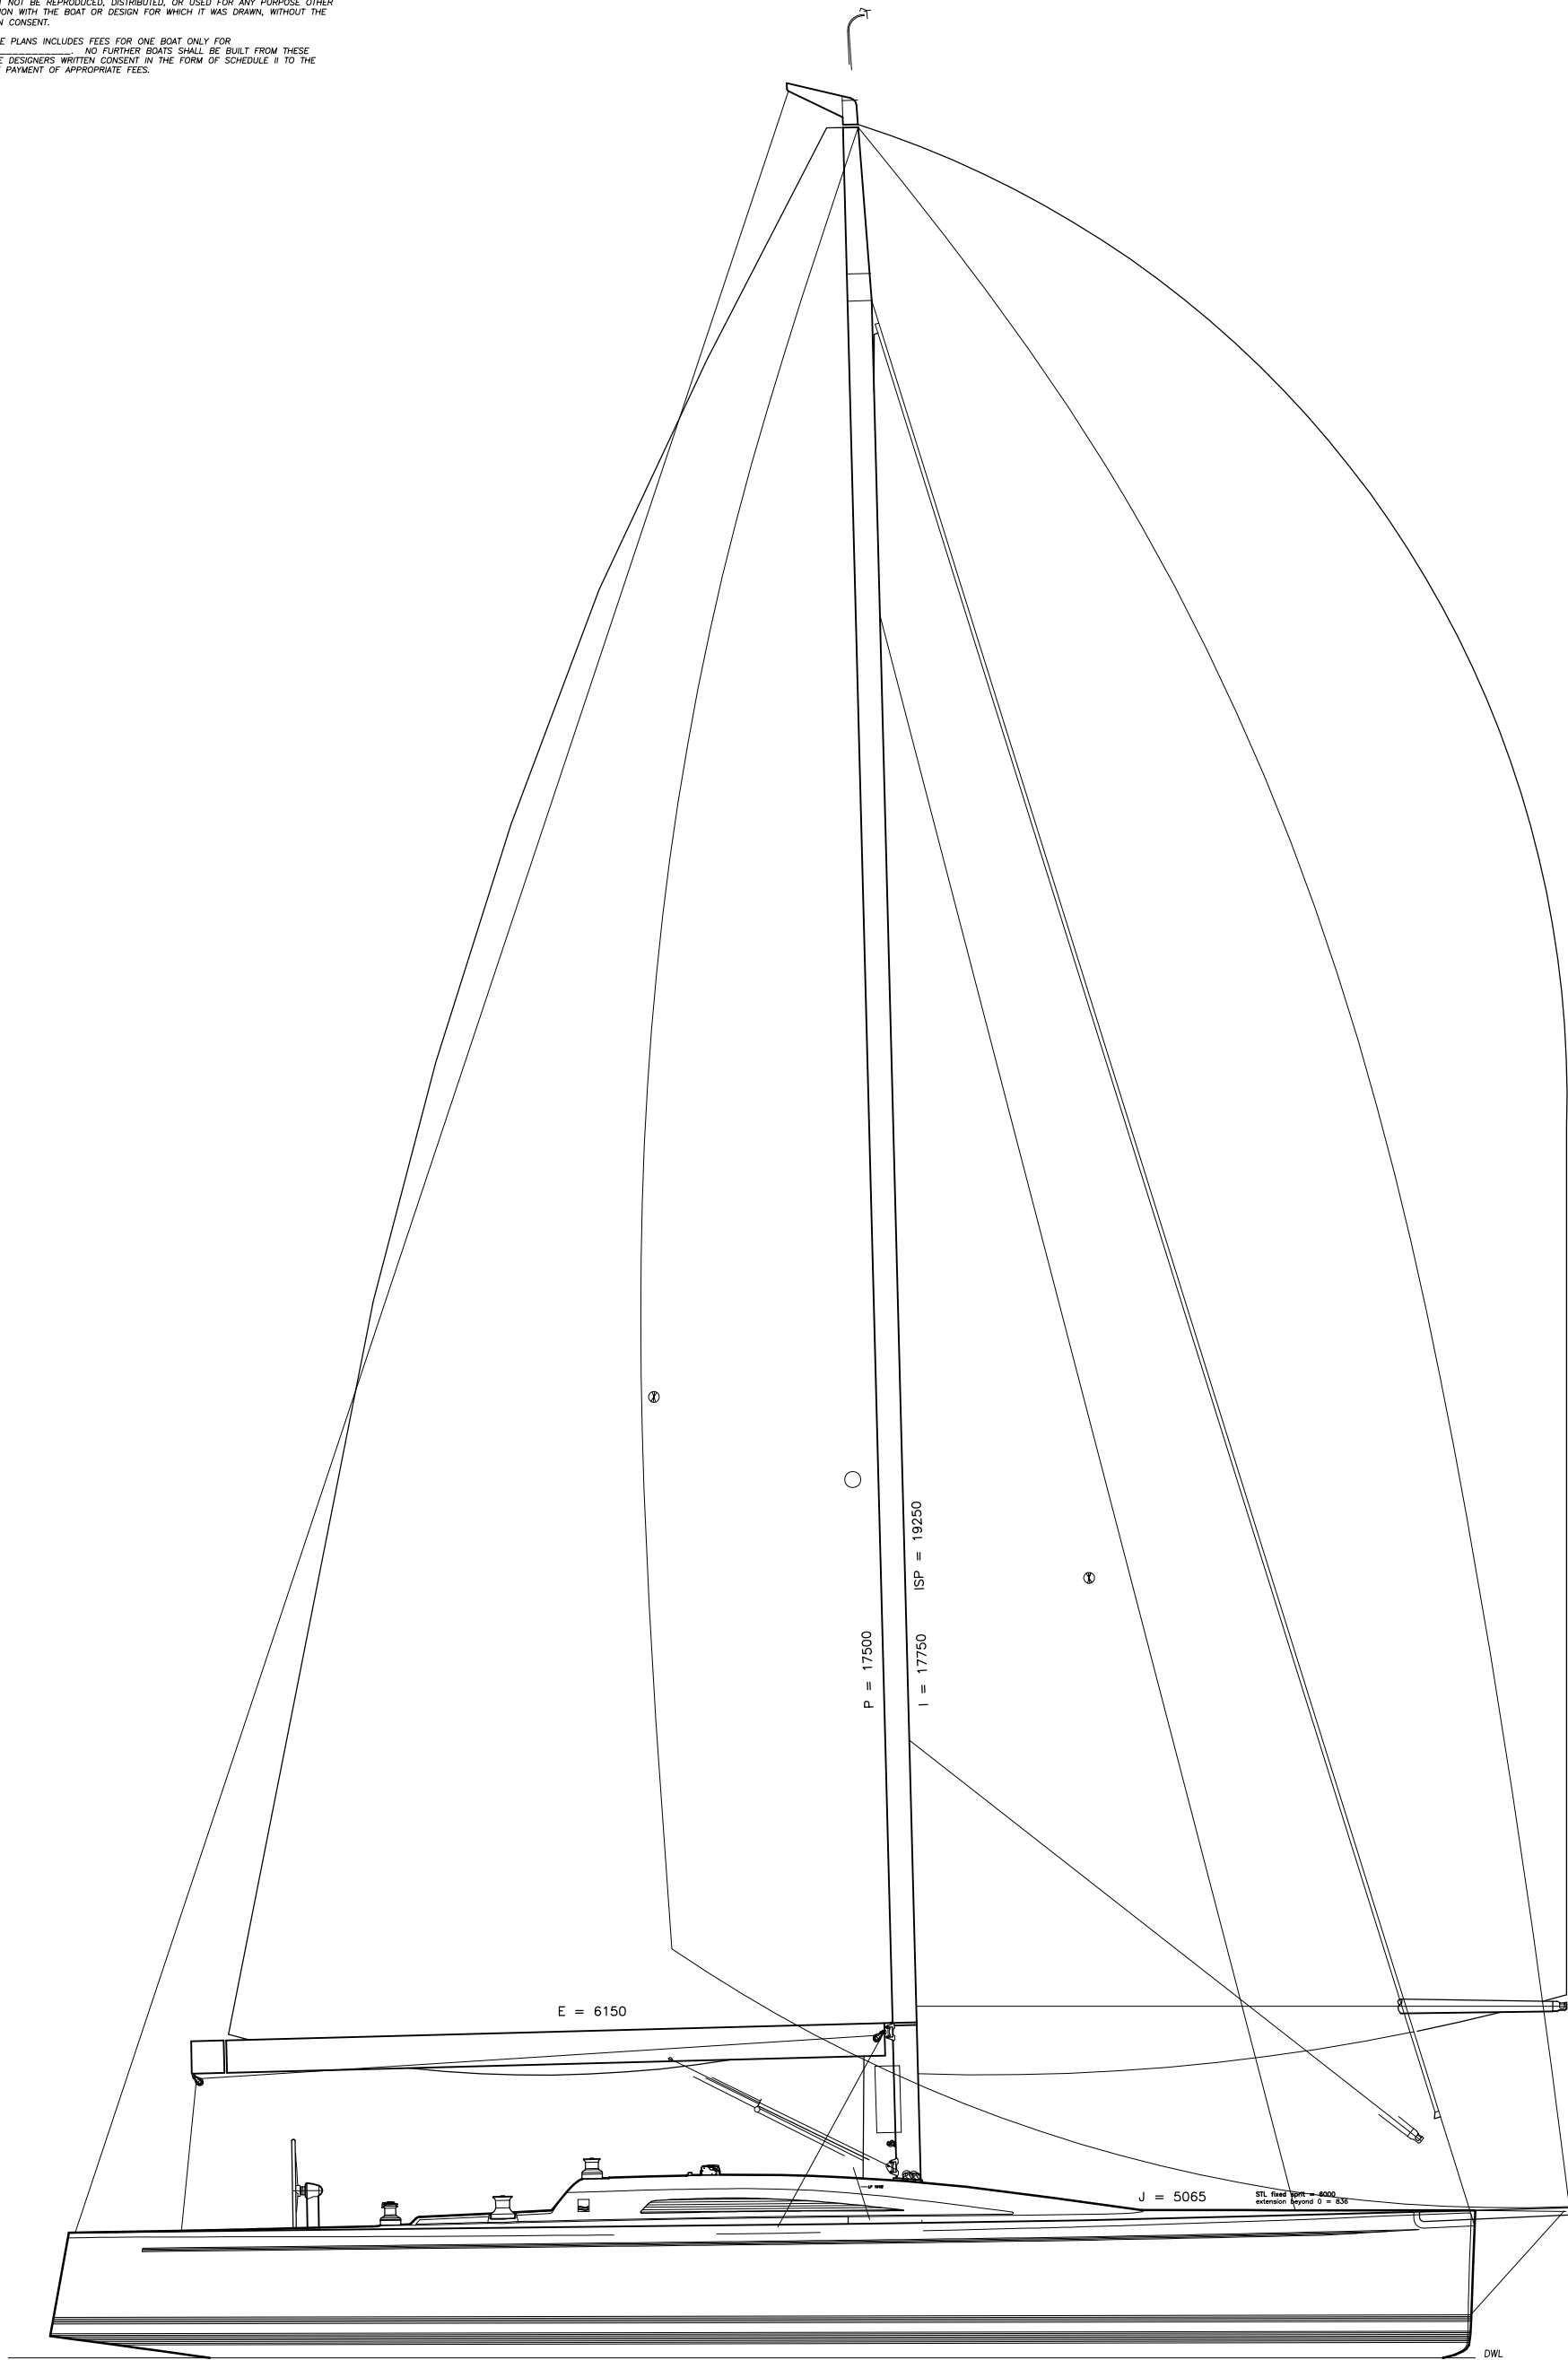

MILLS DESIGN

13.15m IRC Cruiser/Racer
for: Mr. Tim Costello

Sail Plan	d.032: TC 43-1011 SP
Scale @ A1 = 1:30	© Mills Design 03/02/08
Mills Design Ltd. Glendale Kilbride Wicklow Ireland	t: +353 404 48500 f: +353 404 48501 m: +353 87 2242804 info@mills-design.com www.mills-design.com