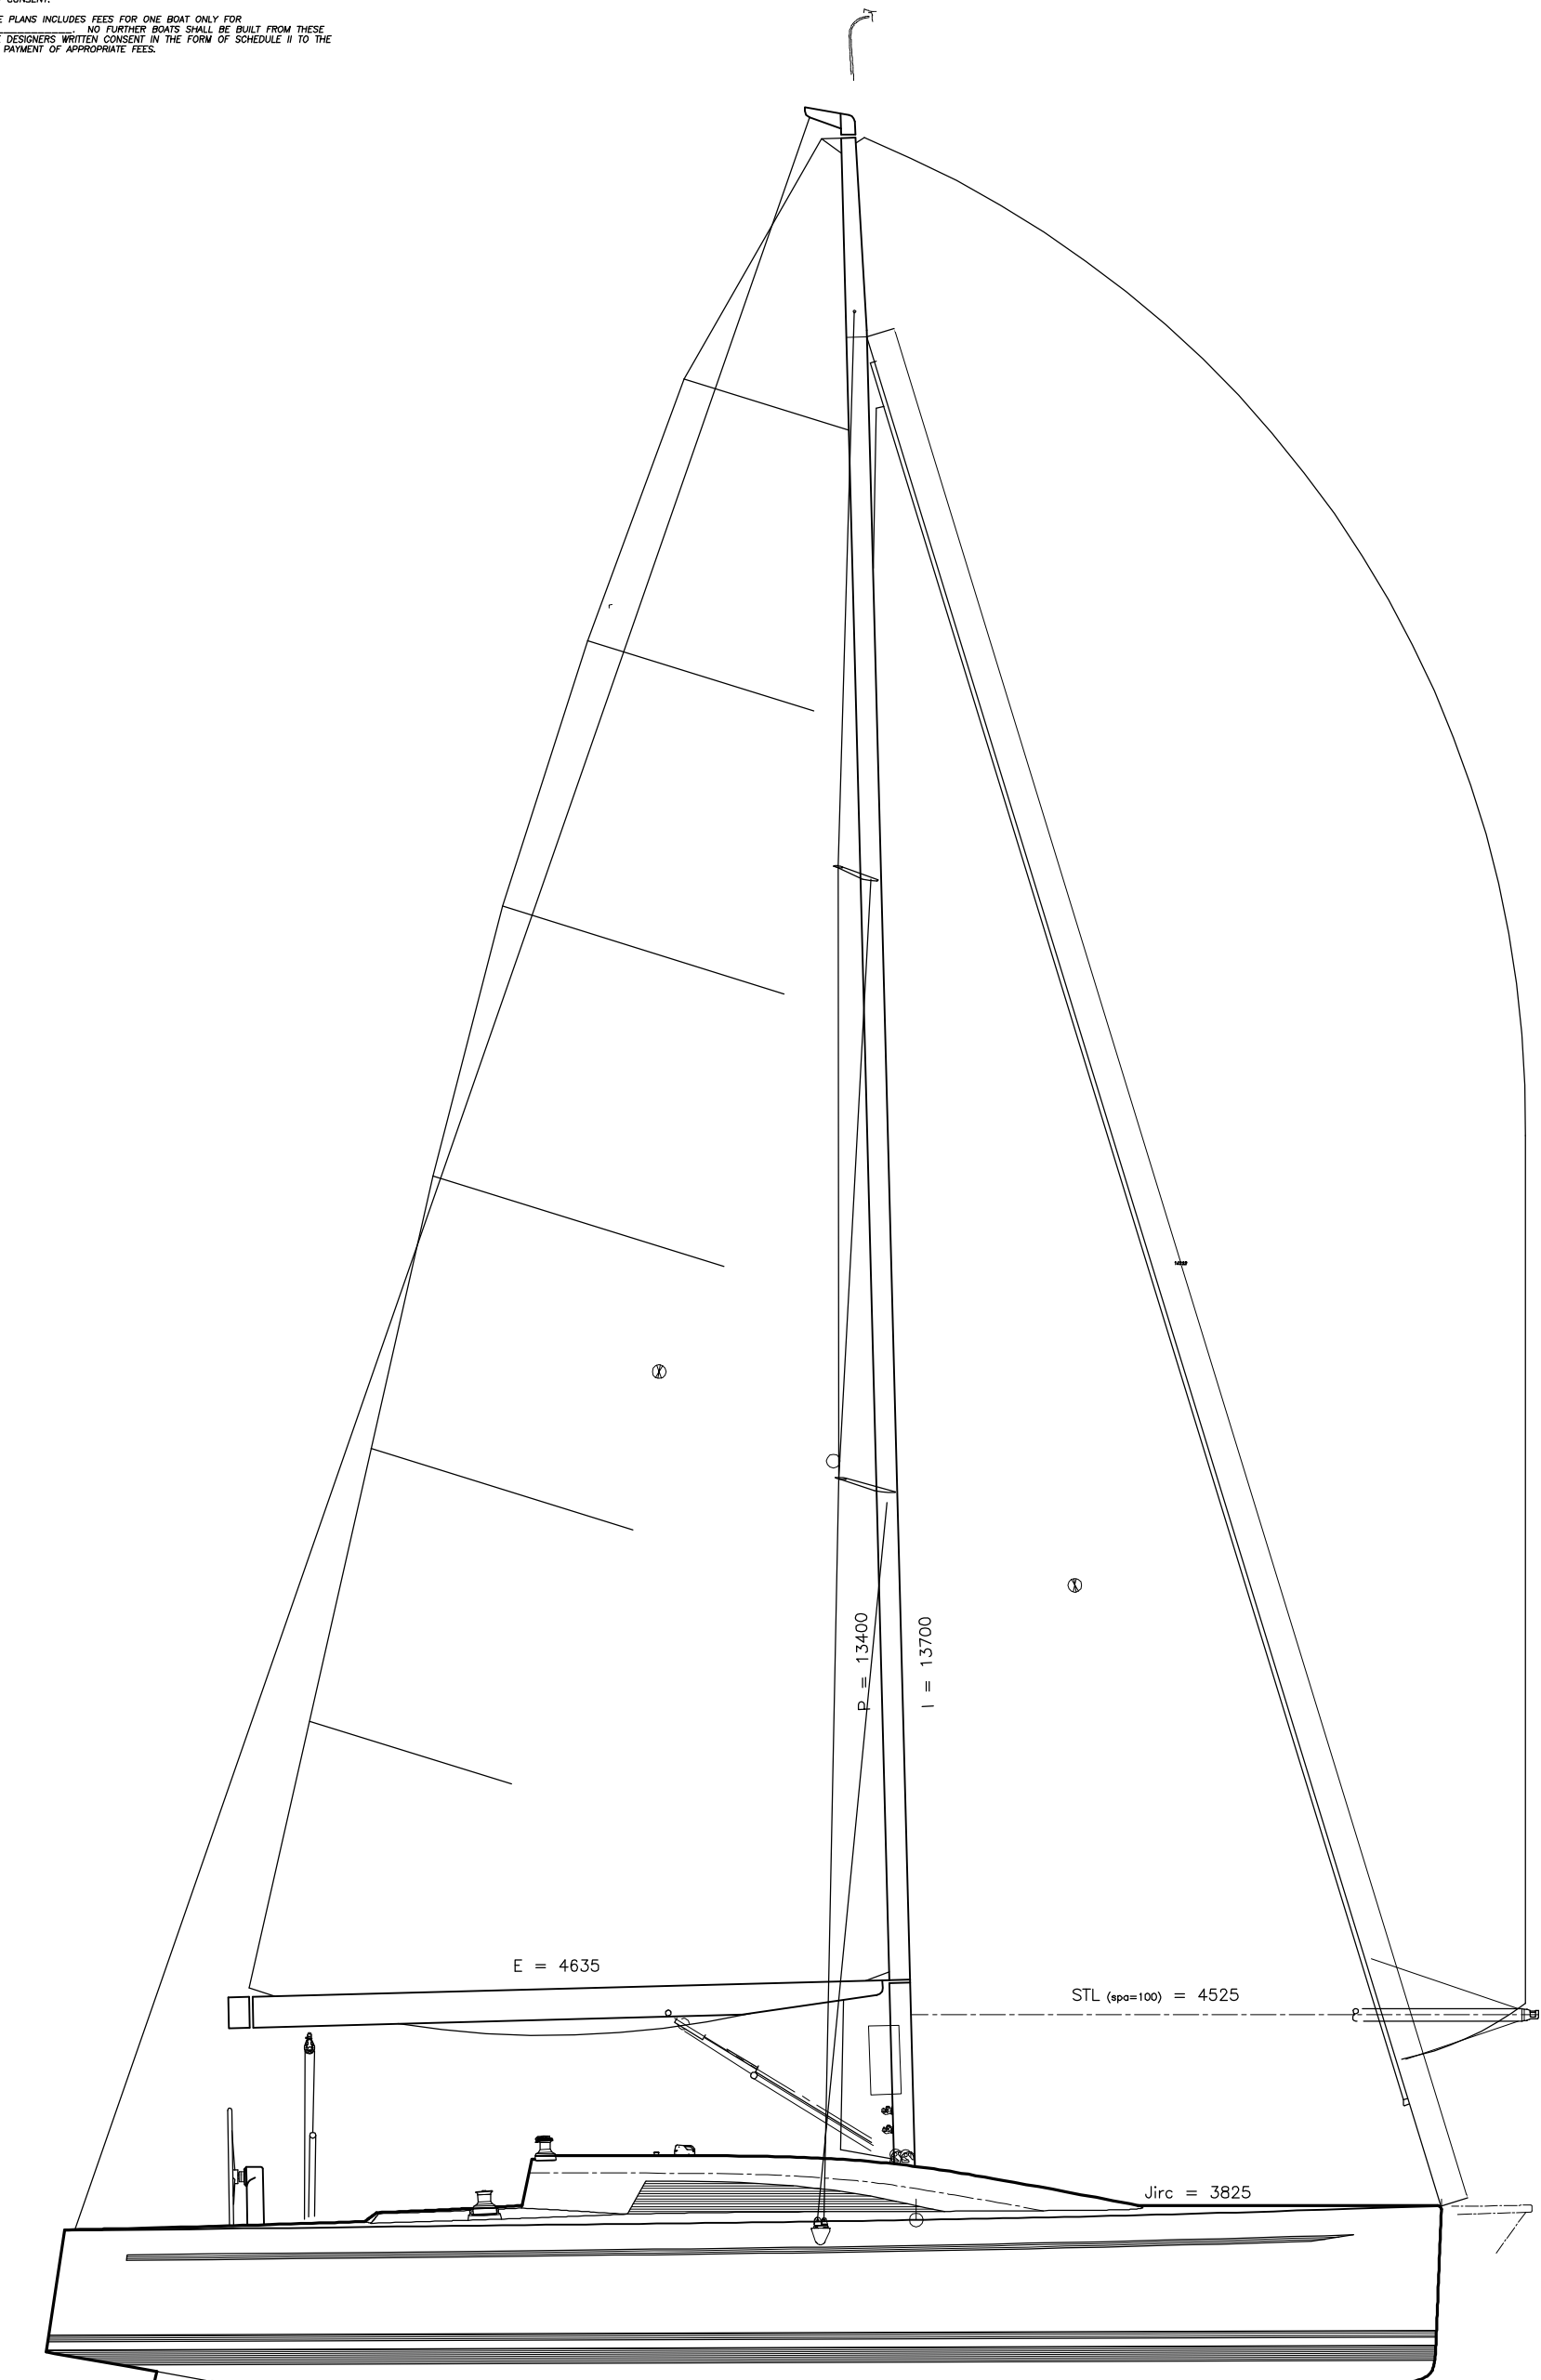

COPYRIGHT
THIS DRAWING MUST NOT BE REPRODUCED, DISTRIBUTED, OR USED FOR ANY PURPOSE OTHER THAN IN CONJUNCTION WITH THE BOAT OR DESIGN FOR WHICH IT WAS DRAWN, WITHOUT THE DESIGNER'S WRITTEN CONSENT.

MILLS DESIGN

10.10m IRC Cruiser/Racer
for: M.A.T.

Sail Plan	d.041: MAT 1010 SP
Scale @ A1 = 1:20	© Mills Design 25/03/10
Mills Design Ltd. Glendale Kilbride Wicklow Ireland	t: +353 404 48500 f: +353 404 48501 m: +353 87 2242804 info@mills-design.com www.mills-design.com