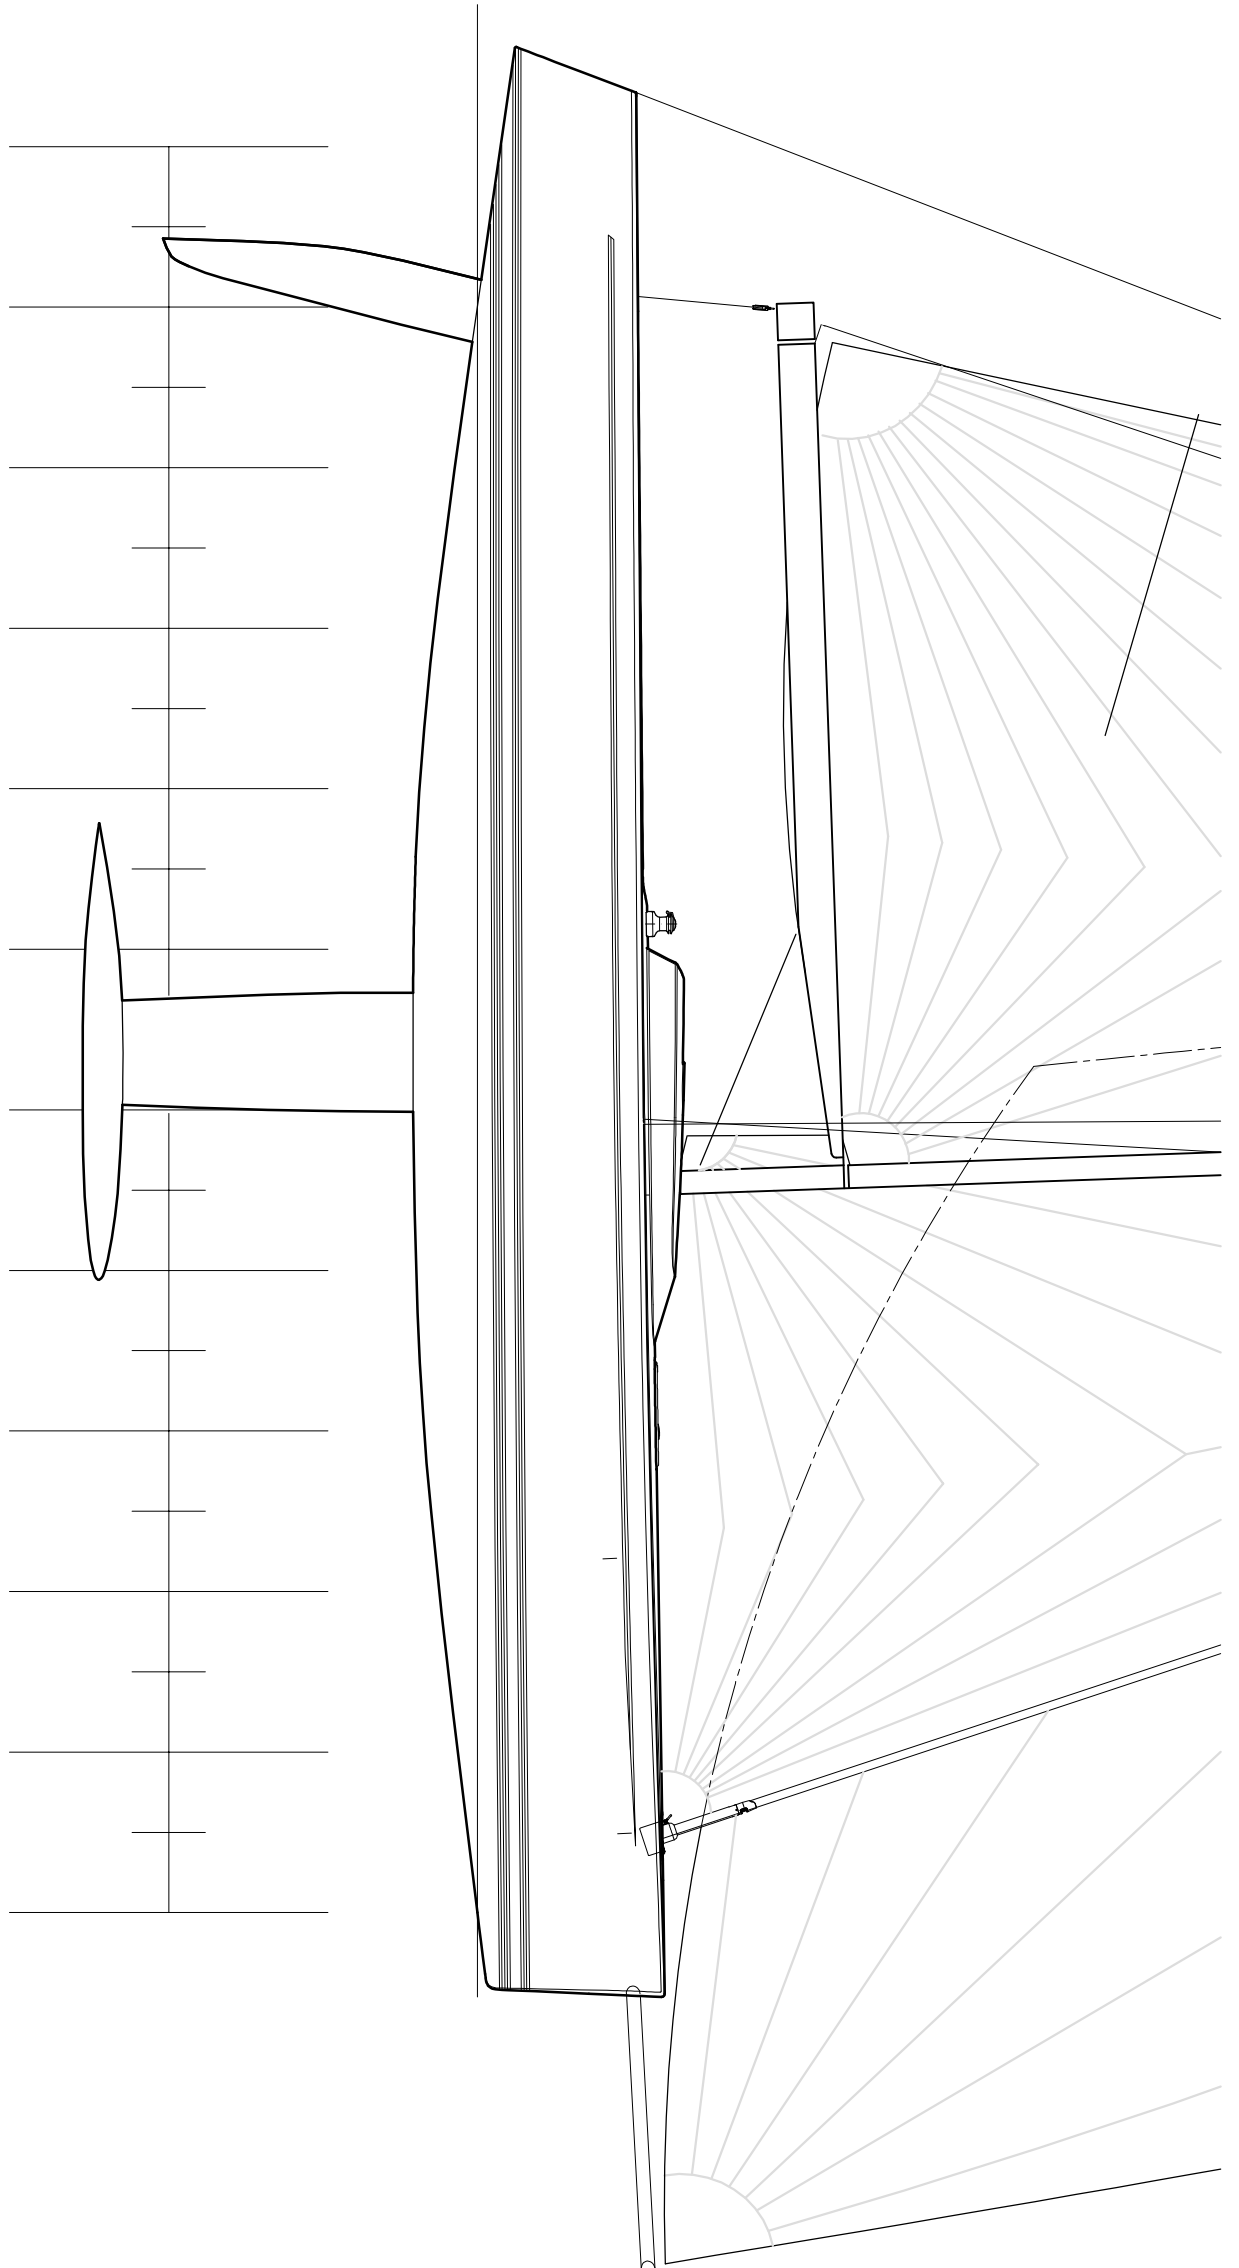

MILLS DESIGN

md 35 10.67m Racing Daysailer
for: M Boats

Deck Plan	MD 35-10 E
Scale @ A1 = 1:20	© Mills Design 01/11/07
Mills Design Ltd. Glendale Kilbride Wicklow Ireland	t: +353 404 48500 f: +353 404 48501 m: +353 87 2242804 info@mills-design.com www.mills-design.com