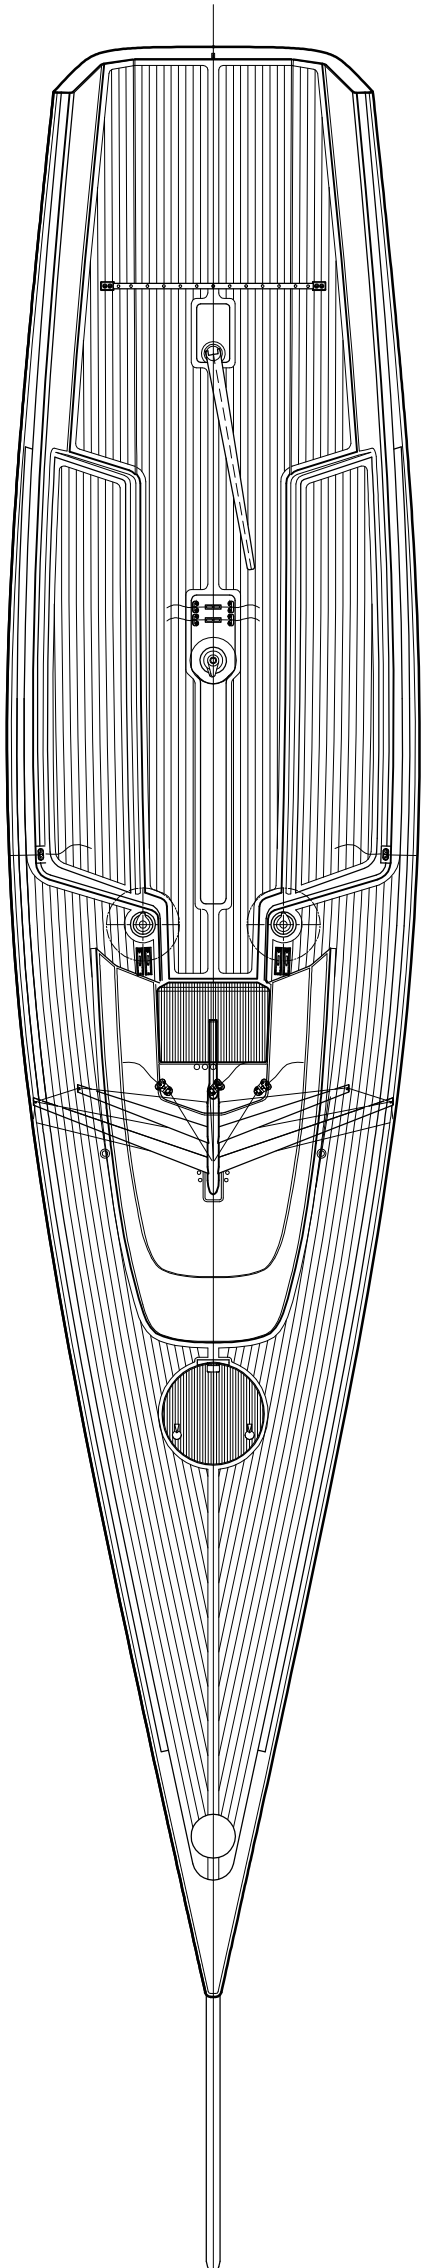

MILLS DESIGN

md 35 10.67m Racing Daysailer
for: M Boats

Deck Plan	MD 35-10 E
Scale @ A1 = 1:20	© Mills Design 01/11/07
Mills Design Ltd. Glendale Kilbride Wicklow Ireland	t: +353 404 48500 f: +353 404 48501 m: +353 87 2242804 info@mills-design.com www.mills-design.com