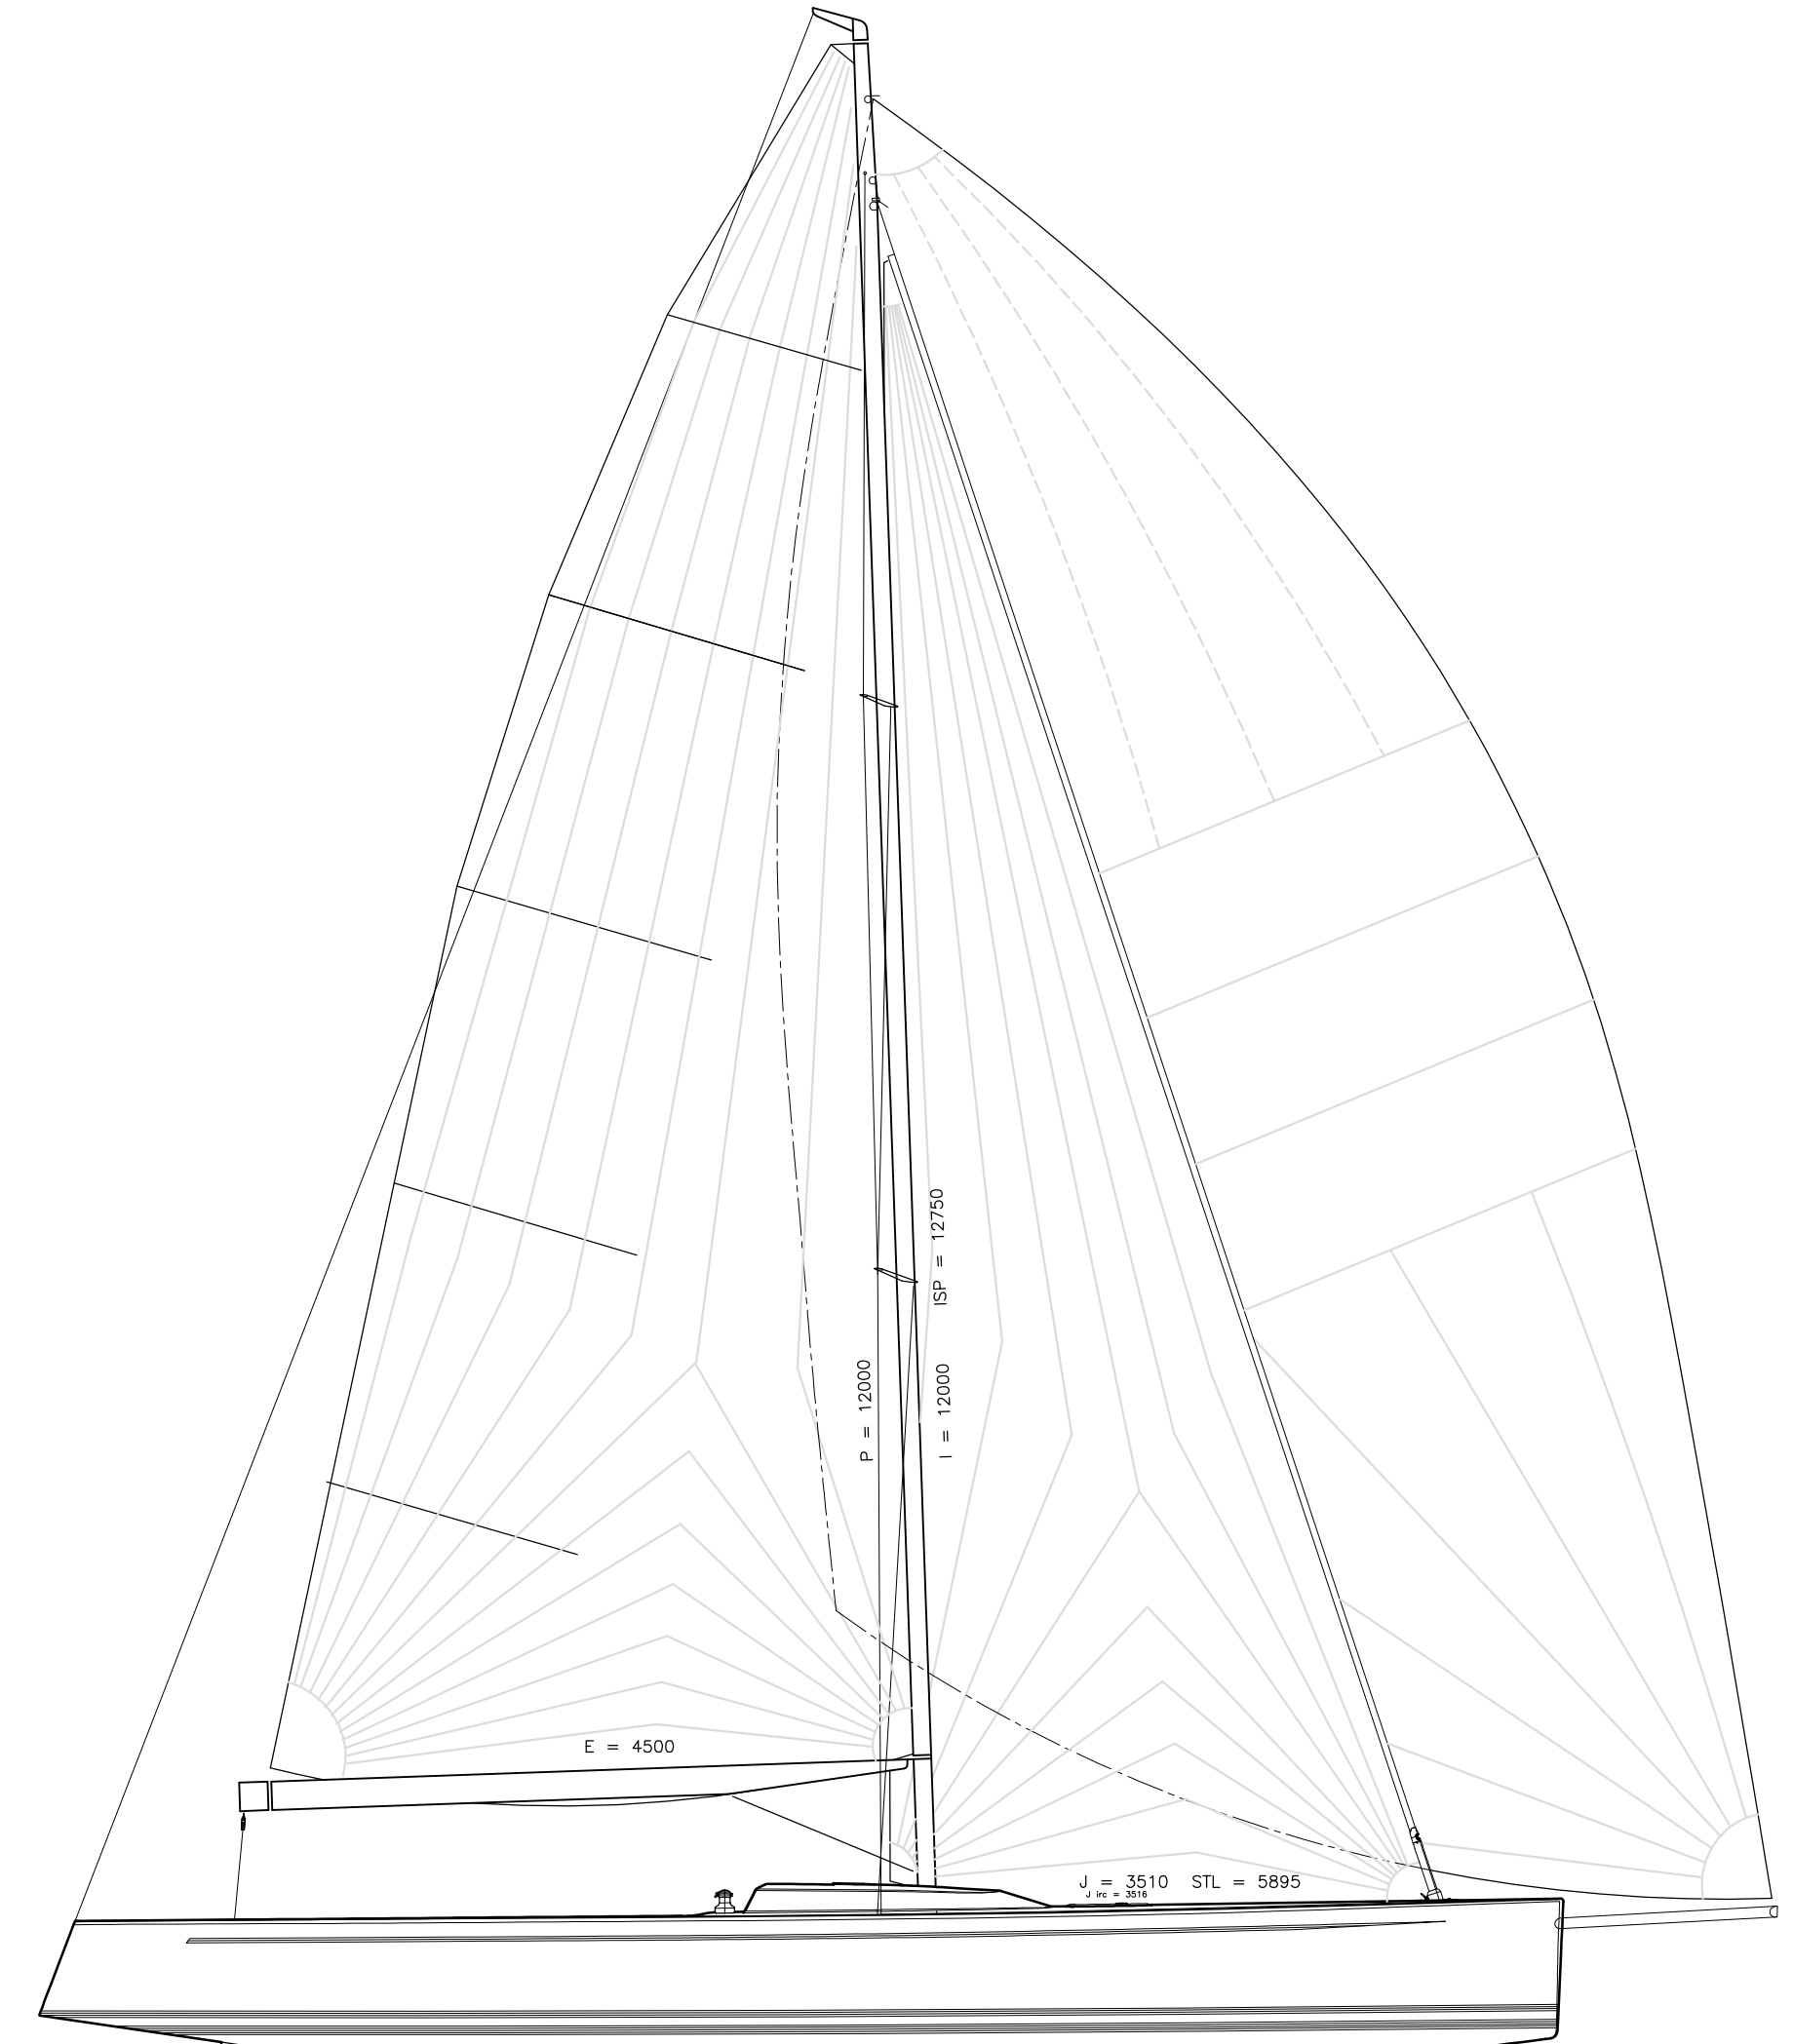

COPYRIGHT
THIS DRAWING MUST NOT BE REPRODUCED, DISTRIBUTED, OR USED FOR ANY PURPOSE OTHER THAN IN CONJUNCTION WITH THE BOAT OR DESIGN FOR WHICH IT WAS DRAWN, WITHOUT THE DESIGNER'S WRITTEN CONSENT.

MILLS DESIGN

md 35 10.67m Racing Daysailer
for: M Boats

Sail Plan

MD 35-11 E

Scale @ A1 = 1:25

© Mills Design 01/11/07

Mills Design Ltd.
Glendale
Kilbride
Wicklow
Ireland

t: +353 404 48500
f: +353 404 48501
m: +353 87 2242804
info@mills-design.com
www.mills-design.com