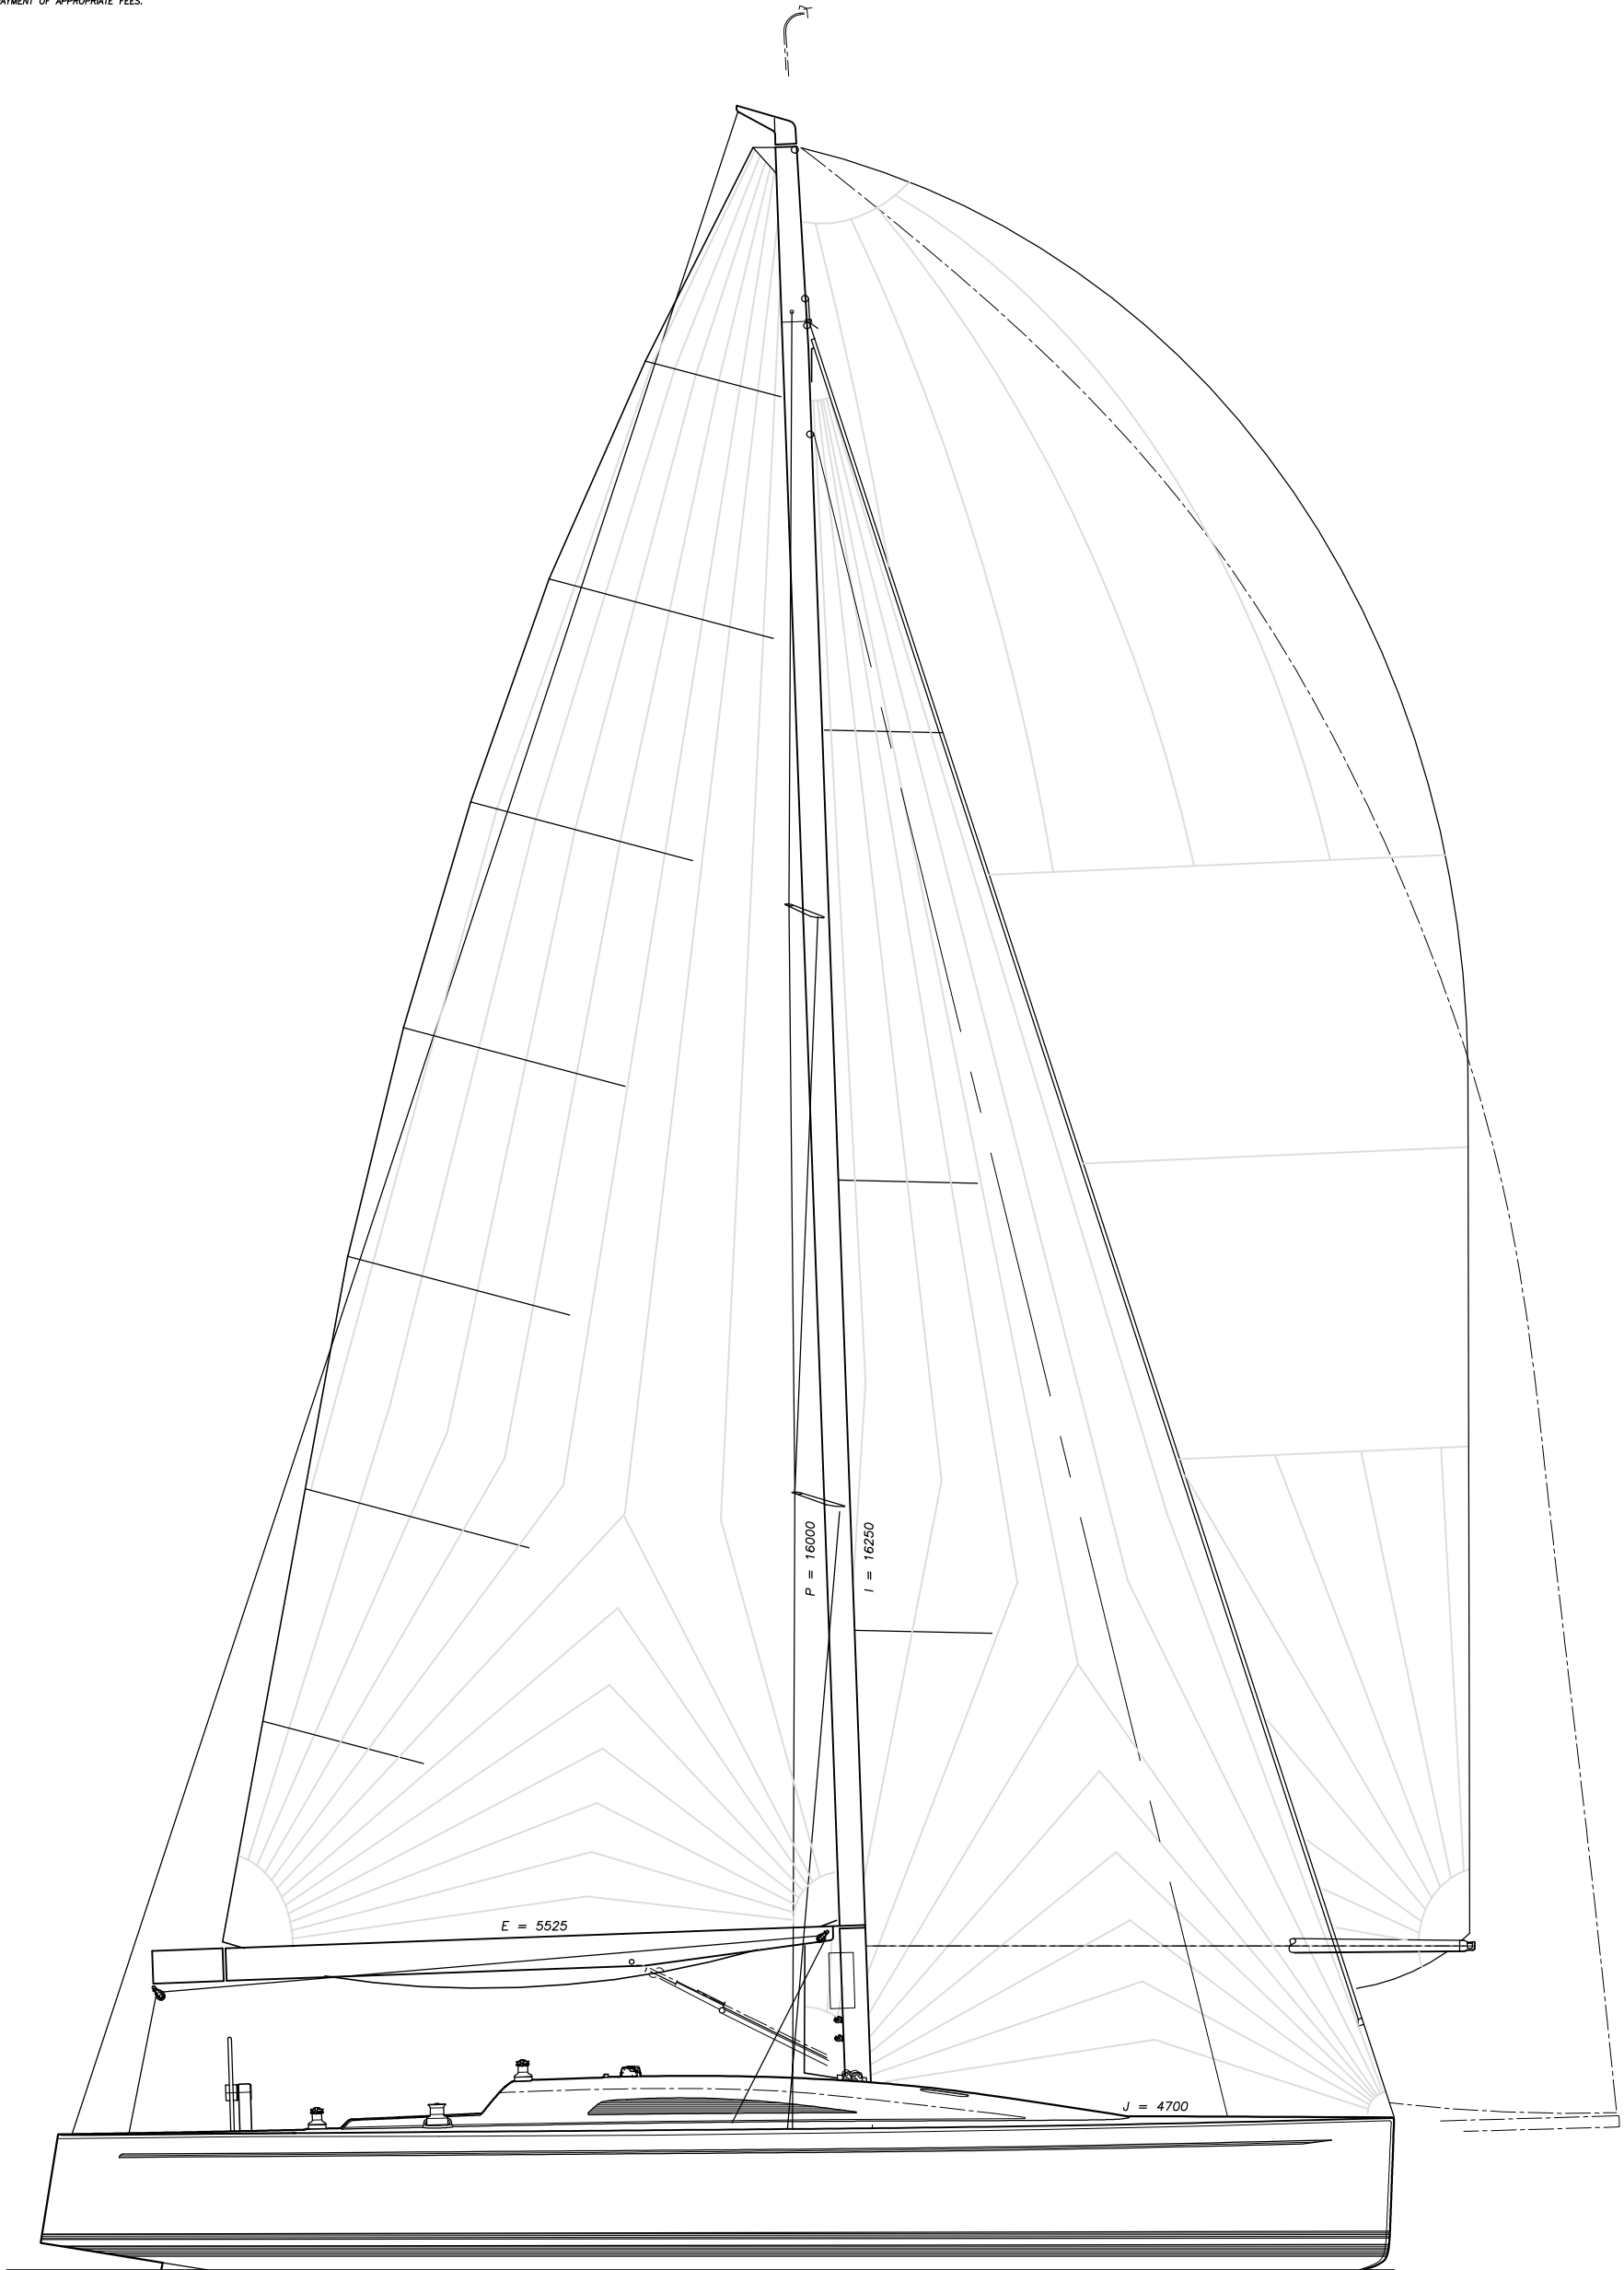

MILLS DESIGN

12.15m IRC Cruiser/Racer
for: Summit Yachts

Sail Plan	BC40-166 prelim SP
Scale @ A1 = 1:30	© Mills Design 18/04/07
Mills Design Ltd. Glendale Kilbride Wicklow Ireland	t: +353 404 48500 f: +353 404 48501 m: +353 87 2242804 info@mills-design.com www.mills-design.com