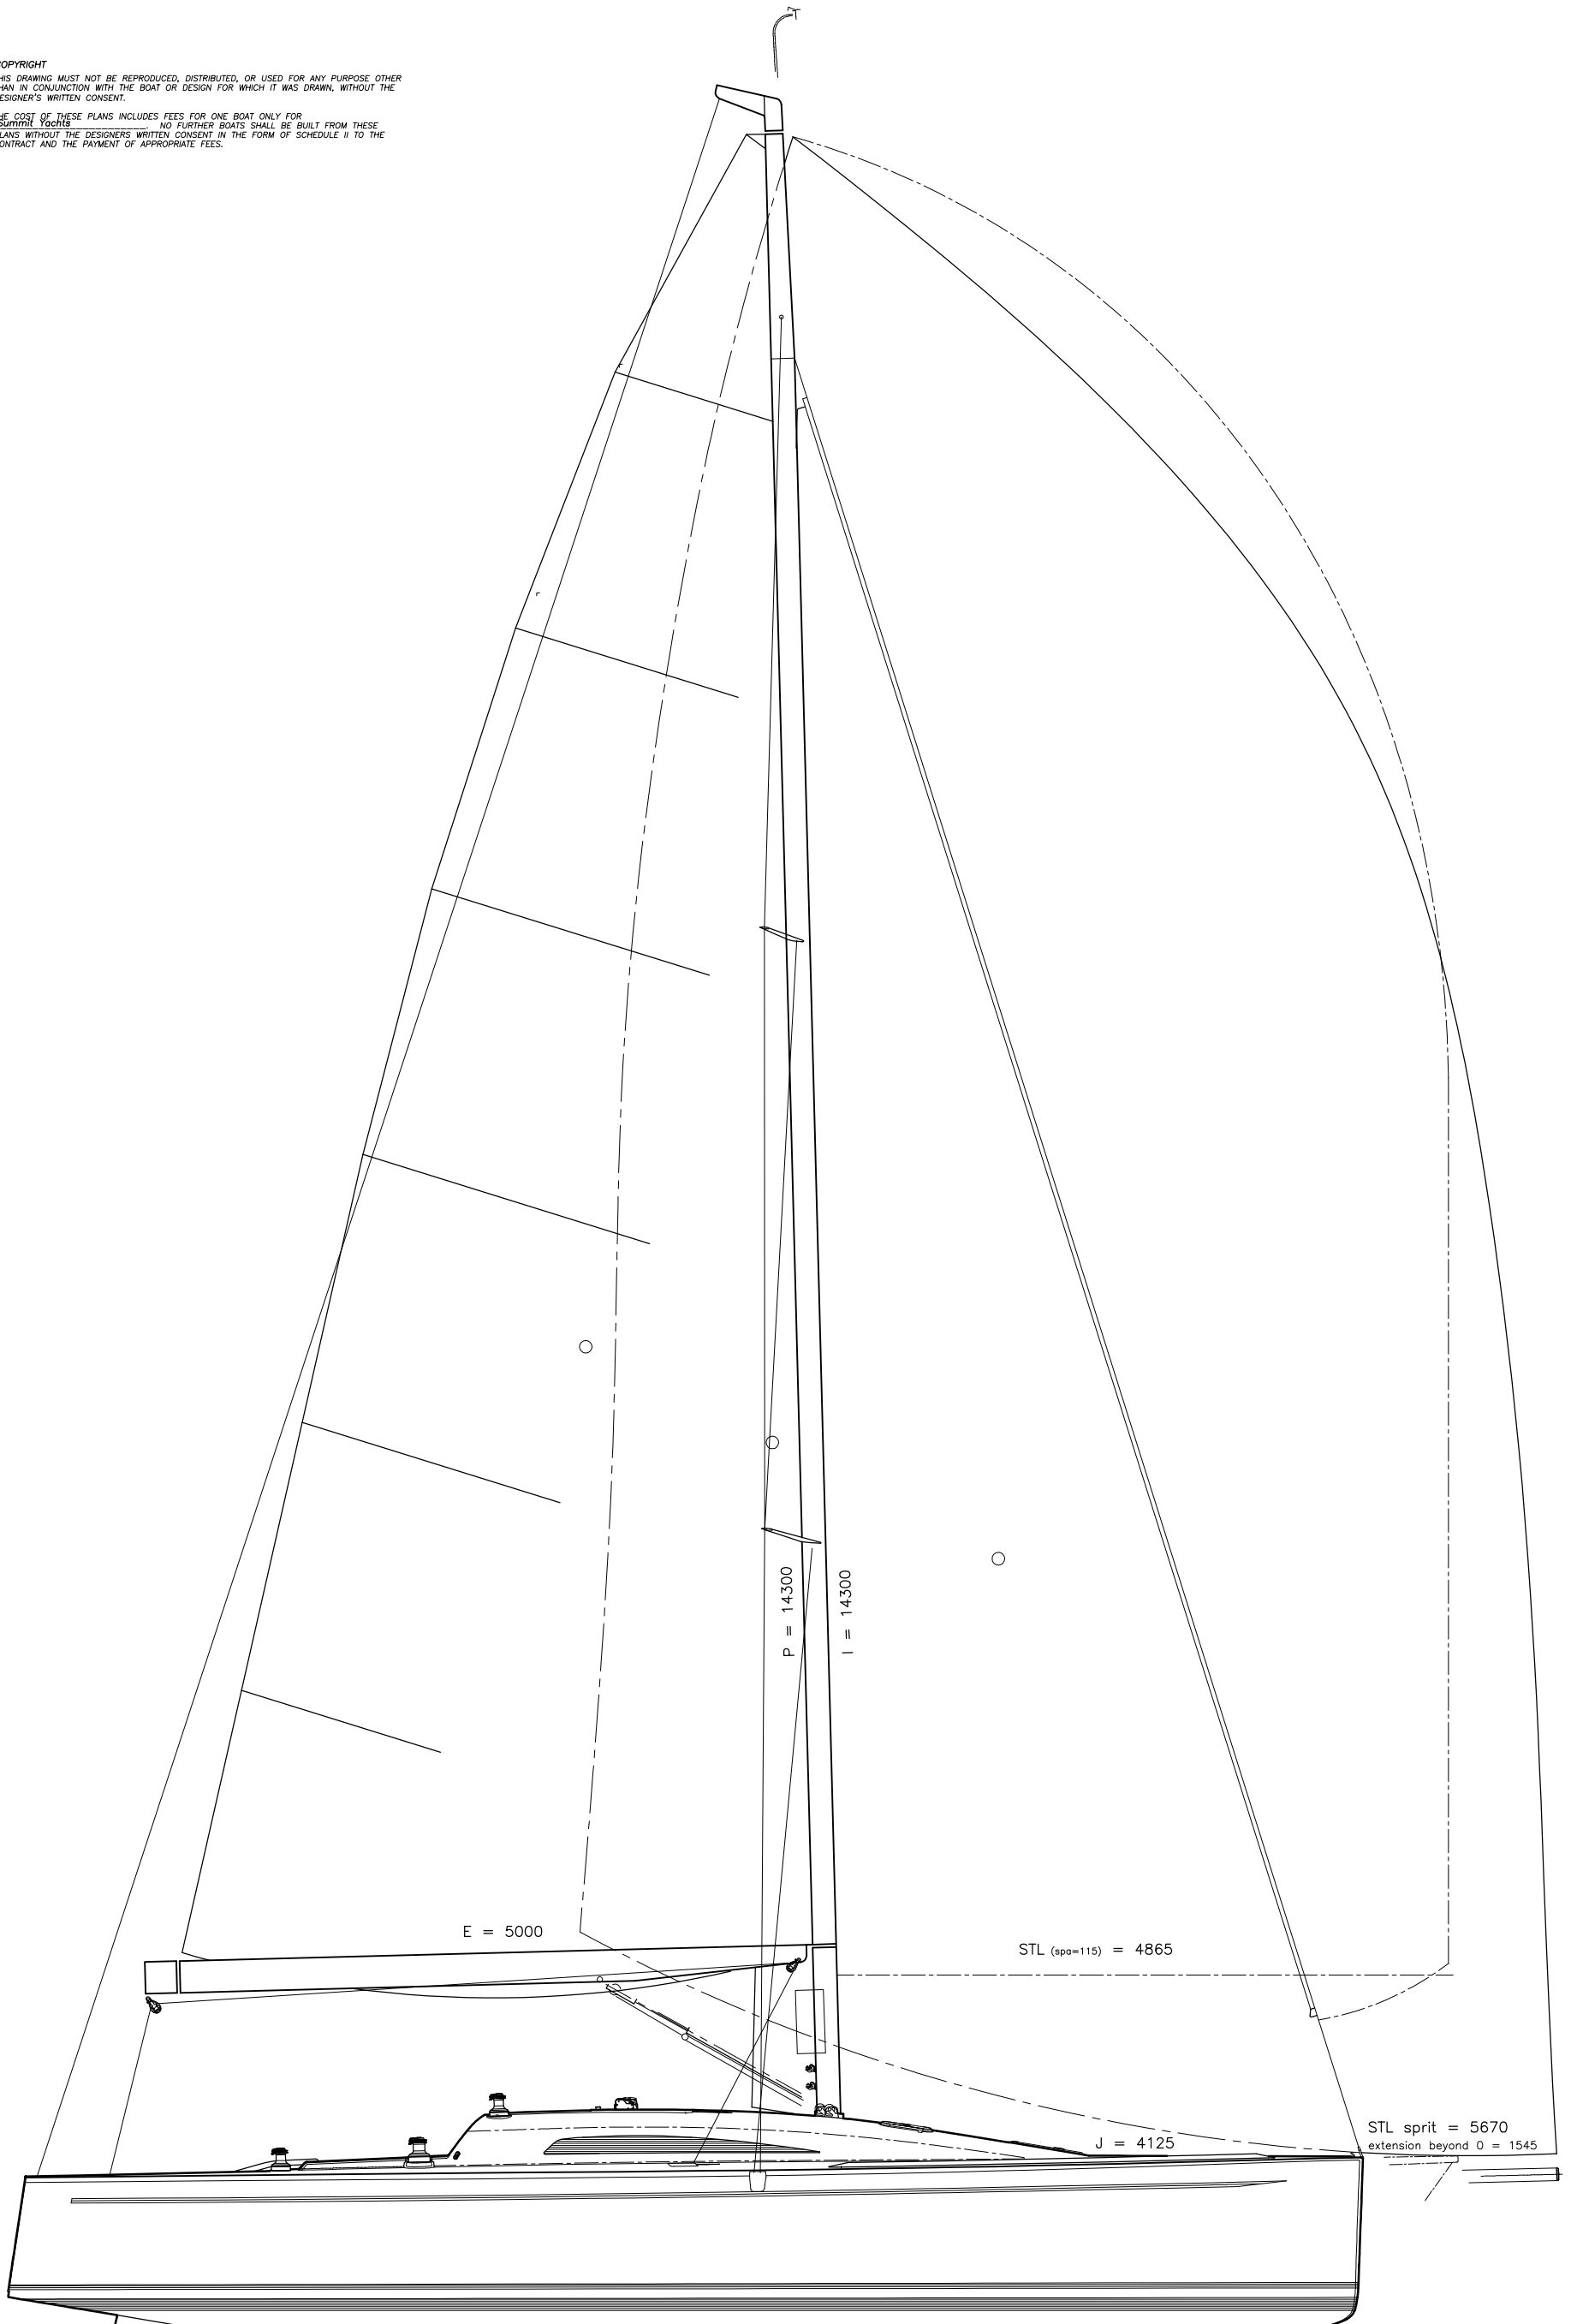

COPYRIGHT
THIS DRAWING MUST NOT BE REPRODUCED, DISTRIBUTED, OR USED FOR ANY PURPOSE OTHER THAN IN CONJUNCTION WITH THE BOAT OR DESIGN FOR WHICH IT WAS DRAWN, WITHOUT THE DESIGNER'S WRITTEN CONSENT.

MILLS DESIGN

10.7m IRC Cruiser/Racer
for: Summit Yachts

PR Sail Plan

d.036: Summit 35 SP

Scale @ A1 = 1:25

© Mills Design 02/06/09

Mills Design Ltd.
Glendale
Kilbride
Wicklow
Ireland

t: +353 404 48500
f: +353 404 48501
m: +353 87 2242804
info@mills-design.com
www.mills-design.com